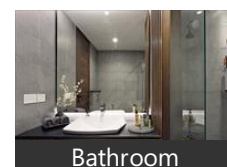

Main Entrance