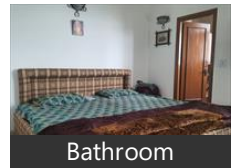

6 Bedroom Apartment / Flat for sale in Bharari, Shimla

3.2 crores

6 Bhk Fully Furnished Flat With Attic For Sale In Very Prime Location At Bharari Shimla HP

Bharari Shimla Himachal Pradesh, Bharari, Shimla - 1710...

- Area: 5000 SqFeet ▼
- Bedrooms: Six
- Bathrooms: Six
- Floor: Third
- Total Floors: Four
- Facing: North East
- Transaction: Resale Property
- Price: 32,000,000
- Rate: 6,400 per SqFeet ^{-15%}
- Age Of Construction: 10 Years
- Possession: Immediate/Ready to move

Description

6 Bhk flat for Sale

locatiuon - bharari Shimla

Drive in with 4 Covered Car Parking

Covered area area - 4000 Sq ft

Only 3 km Distance from Mall Road Shimla

Adjoining main Road

Usable for Guest House

When you contact, don't forget to mention that you found this ad on PropertyWala.com.

Features

Security

- Security Guards

Interior

- Woodwork
- Modular Kitchen

Lot

- Private Terrace
- Corner Location

Exterior

- Reserved Parking

Location

* Location may be approximate

Landmarks

Hotel

Rest House (<0.5km), Eversunny (<0.5km), Bharari Regency (<1km), Radisson Jass Shimla (<1km), Hotel Kapil (<1km), Warmly Decorated Room (<1km), G. S. Cottage-Kelston (<1km), Frosty Woods Home Stay (<1km), Dhan Lakshmi Apartment (<1km), Chapslee (<1km), Chapslee Hotel (<1km), Oyo Home 12719 1rk Hill Top (<1km), Pratyasha Homestay (<1km), Hotel White (<1km), Oyo Home 15785 Luxurious 3bhk (<1.. Northwood Shimla (<1km), Adb Rooms Hotel C Shimla (<1km), Hotel Chanakya-Lakkar Bazaar (<1km). Zorba Paradise (<1km)

Hostel

Bros Hostel (<0.5km), Resident Doctors Hostel (<1km)

ATM/Bank/Exchange