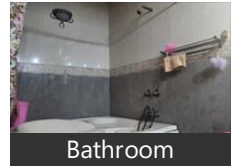

6 Bedroom Apartment / Flat for sale in Bharari, Shimla

3.2 crores

6 Bhk Fully Furnished Flat With Attic For Sale In Very Prime Location At Bharari Shimla HP

Bharari Shimla Himachal Pradesh, Bharari, Shimla - 1710...

- Area: 5000 SqFeet ▼
- Bedrooms: Six
- Bathrooms: Six
- Floor: Third
- Total Floors: Four
- Facing: North East
- Transaction: Resale Property
- Price: 32,000,000
- Rate: 6,400 per SqFeet ^{-15%}
- Age Of Construction: 10 Years
- Possession: Immediate/Ready to move

Description

6 Bhk flat for Sale

locatiuon - bharari Shimla

Drive in with 4 Covered Car Parking

Covered area area - 4000 Sq ft

Only 3 km Distance from Mall Road Shimla

Adjoining main Road

Usable for Guest House

When you contact, don't forget to mention that you found this ad on PropertyWala.com.

Features

Security

- Security Guards

Interior

- Woodwork
- Modular Kitchen

Lot

- Private Terrace
- Corner Location

Exterior

- Reserved Parking

Location

* Location may be approximate

Landmarks

Hotel

Rest House (<0.5km), Eversunny (<0.5km), Bharari Regency (<1km), Radisson Jass Shimla (<1km), Hotel Kapil (<1km), Warmly Decorated Room (<1km), G. S. Cottage-Kelston (<1km), Frosty Woods Home Stay (<1km), Dhan Lakshmi Apartment (<1km), Chapslee (<1km), Chapslee Hotel (<1km), Oyo Home 12719 1rk Hill Top (<1km), Pratyasha Homestay (<1km), Hotel White (<1km), Oyo Home 15785 Luxurious 3bhk (<1.. Northwood Shimla (<1km), Adb Rooms Hotel C Shimla (<1km), Hotel Chanakya-Lakkar Bazaar (<1km). Zorba Paradise (<1km)

Hostel

Bros Hostel (<0.5km), Resident Doctors Hostel (<1km)

ATM/Bank/Exchange