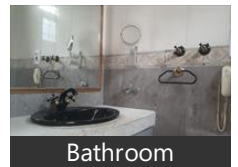

6 Bedroom Apartment / Flat for sale in Bharari, Shimla

3.2 crores

6 Bhk Fully Furnished Flat With Attic For Sale In Very Prime Location At Bharari Shimla HP

Bharari Shimla Himachal Pradesh, Bharari, Shimla - 1710...

- Area: 5000 SqFeet ▼
- Bedrooms: Six
- Bathrooms: Six
- Floor: Third
- Total Floors: Four
- Facing: North East
- Transaction: Resale Property
- Price: 32,000,000
- Rate: 6,400 per SqFeet ^{-15%}
- Age Of Construction: 10 Years
- Possession: Immediate/Ready to move

Description

6 Bhk flat for Sale

locatiuon - bharari Shimla

Drive in with 4 Covered Car Parking

Covered area area - 4000 Sq ft

Only 3 km Distance from Mall Road Shimla

Adjoining main Road

Usable for Guest House

When you contact, don't forget to mention that you found this ad on PropertyWala.com.

Features

Security

- Security Guards

Interior

- Woodwork
- Modular Kitchen

Lot

- Private Terrace
- Corner Location

Exterior

- Reserved Parking

Location

* Location may be approximate

Landmarks

Hotel

Rest House (<0.5km), Eversunny (<0.5km), Bharari Regency (<1km), Radisson Jass Shimla (<1km), Hotel Kapil (<1km), Warmly Decorated Room (<1km), G. S. Cottage-Kelston (<1km), Frosty Woods Home Stay (<1km), Dhan Lakshmi Apartment (<1km), Chapslee (<1km), Chapslee Hotel (<1km), Oyo Home 12719 1rk Hill Top (<1km), Pratyasha Homestay (<1km), Hotel White (<1km), Oyo Home 15785 Luxurious 3bhk (<1.. Northwood Shimla (<1km), Adb Rooms Hotel C Shimla (<1km), Hotel Chanakya-Lakkar Bazaar (<1km). Zorba Paradise (<1km)

Hostel

Bros Hostel (<0.5km), Resident Doctors Hostel (<1km)

ATM/Bank/Exchange