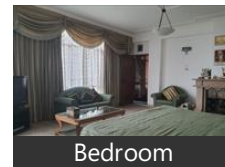

6 Bedroom Apartment / Flat for sale in Bharari, Shimla

3.2 crores

6 Bhk Fully Furnished Flat With Attic For Sale In Very Prime Location At Bharari Shimla HP

Bharari Shimla Himachal Pradesh, Bharari, Shimla - 1710...

- Area: 5000 SqFeet ▼
- Bedrooms: Six
- Bathrooms: Six
- Floor: Third
- Total Floors: Four
- Facing: North East
- Transaction: Resale Property
- Price: 32,000,000
- Rate: 6,400 per SqFeet ^{-15%}
- Age Of Construction: 10 Years
- Possession: Immediate/Ready to move

Description

6 Bhk flat for Sale

locatiuon - bharari Shimla

Drive in with 4 Covered Car Parking

Covered area area - 4000 Sq ft

Only 3 km Distance from Mall Road Shimla

Adjoining main Road

Usable for Guest House

When you contact, don't forget to mention that you found this ad on PropertyWala.com.

Features

Security

- Security Guards

Interior

- Woodwork
- Modular Kitchen

Lot

- Private Terrace
- Corner Location

Exterior

- Reserved Parking

Location

* Location may be approximate

Landmarks

Hotel

Rest House (<0.5km), Eversunny (<0.5km), Bharari Regency (<1km), Radisson Jass Shimla (<1km), Hotel Kapil (<1km), Warmly Decorated Room (<1km), G. S. Cottage-Kelston (<1km), Frosty Woods Home Stay (<1km), Dhan Lakshmi Apartment (<1km), Chapslee (<1km), Chapslee Hotel (<1km), Oyo Home 12719 1rk Hill Top (<1km), Pratyasha Homestay (<1km), Hotel White (<1km), Oyo Home 15785 Luxurious 3bhk (<1.. Northwood Shimla (<1km), Adb Rooms Hotel C Shimla (<1km), Hotel Chanakya-Lakkar Bazaar (<1km). Zorba Paradise (<1km)

Hostel

Bros Hostel (<0.5km), Resident Doctors Hostel (<1km)

ATM/Bank/Exchange