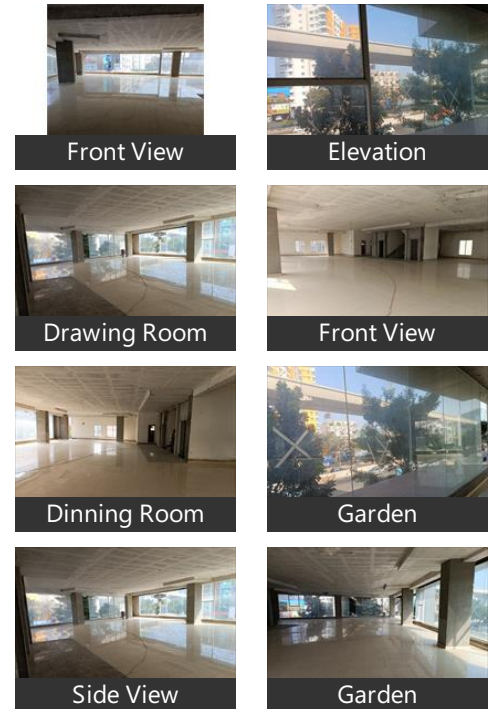

Shopping Mall Space for rent in Mahadevpura, Bangalore

6 lakhs

G+4 Floors Bareshell Spaces For Rent In Outer Ring Road Mahadevpura

Chourasia Crystal, Outer Ring Road, Mahadevpura, Bang...

- Area: 5000 SqFeet ▾
- Floor: First
- Facing: North
- Lease Period: 36 Months
- Rate: 120 per SqFeet **+10%**
- Age Of Construction: 1 Years
- Available: Immediate/Ready to move
- Bathrooms: Two
- Total Floors: Five
- Furnished: Unfurnished
- Monthly Rent: 600,000

Description

This property is a Ground + 4 floors Bareshell office spaces available for lease in mahadevpura outer ring road bangalore.

Rent for ground floor is 120/- Per sq ft. Ground floor is suitable for both retail showroom space & also Bareshell office space

Rent for other floors 100/- Negotiable. This property is very close to the upcoming Metro Station. Contact us for more details

When you call, don't forget to mention that you found this ad on PropertyWala.com.

Features

General

- Lifts

Lot

- Basement

Maintenance

- Maintenance Staff
- Water Supply / Storage

Security

- Security Guards

Exterior

- Reserved Parking
- Visitor Parking

Location

* Location may be approximate

Landmarks

Restaurant & Shops