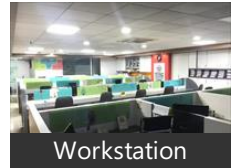

Office Space for rent in Balewadi, Pune

5.1 lakhs

Furnished Office Available For Lease In Prime Location Of Balewadi , Pune

Balewadi , Pune, Balewadi, Pune - 410045 (Maharashtra)

- Area: 5600 SqFeet ▼
- Bathrooms: Four
- Floor: Fourth
- Total Floors: Eight
- Facing: East
- Furnished: Furnished
- Lease Period: 24 Months
- Monthly Rent: 510,000
- Rate: 91 per SqFeet +5%
- Age Of Construction: 7 Years
- Available: Immediate/Ready to move

Advertiser Details

Sandeep Rathore
Property Agent / Broker / Consultant

mob: 9907514400
tel:
mail: searchproperties44@gmail.com
www.propertywala.com/adcon-realty

Scan QR code to get the contact info on your mobile
[View all properties by Adcon Realty](#)

Description

"Your Vision , Our Expertise", Manage Your Work from our excellent office , Where Every Detail Reflects Excellence.

Experience Hassle free work at our Fully Furnished Commercial Office on Balewadi , Pune. With 5,600 sq. ft of space , it's got 50 Workstations , 7-8 Cabins , Reception with Waiting Area , Conference Room , Meeting Room , Pantry , Server room , 4 Private Male and Female Washroom.

Our place is Well maintained, with Ample Parking , Comfy sofas in the Reception , Fully Air conditioning and High speed internet.

Perfect for your business needs!

For more info, just click on Contact button!

Adcon Realty at Your Service, Call Now!

When you call, don't forget to mention that you found this ad on PropertyWala.com.

Location

Pictures

* Location may be approximate

Landmarks

Nearby Localities

[Baner](#), [Mahalunge](#), [Pimple Nilakh](#), [Baner Village](#), [Wakad](#), [Pimple Saudagar](#), [Sus Gaon](#)

* All distances are approximate

Locality Reviews

Balewadi, Pune