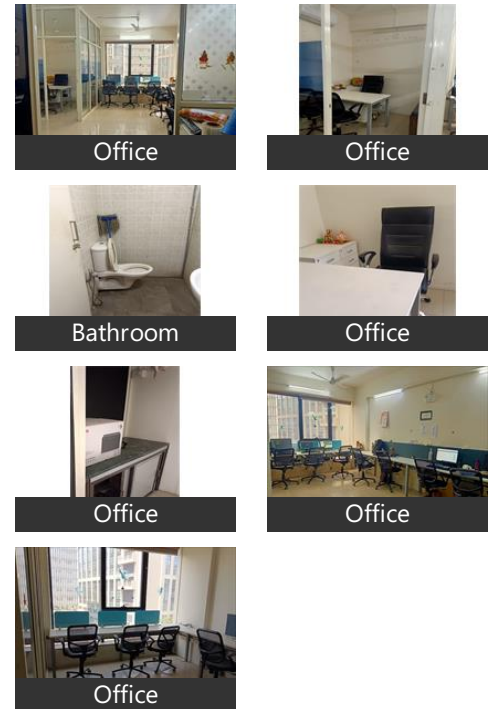

Office Space for rent in Corporate Rd, Ahmedabad

26,000

★ Featured

Fully Furnished Office On Lease

Main Road, Corporate Rd, Ahmedabad - 380015 (Gujara...

- Area: 685 SqFeet ▾
- Bathrooms: One
- Floor: Fourth
- Total Floors: Twelve
- Facing: North West
- Furnished: Furnished
- Lease Period: 24 Months
- Monthly Rent: 26,000
- Rate: 38 per SqFeet **-15%**
- Age Of Construction: 4 Years
- Available: Immediate/Ready to move

Advertiser Details

Hari Real Estate Solutions
Hitesh s Bhatt
Owner/Proprietor

mob: 9974256101
tel: 9426201168

mail: suryapropertyconsultants@gmail.com
propertywala.com/hari-real-estate-solutions

Scan QR code to get the contact info on your mobile
[View all properties by Hari Real Estate Solutions](#)

Description

Small Office Available On Lease
685 sqft
Great deal for startup or small business
Palladium Corporate Road, Ahmedabad
Work Stations: 12/15
Cabin, Pantry, 3 ACs ,Wash Room

When you call, please mention that you saw this ad on PropertyWala.

Features

General ■ Room AC ■ Lifts Exterior ■ Reserved Parking ■ Visitor Parking Maintenance ■ Maintenance Staff ■ Water Supply / Storage ■ RO System ■ Water Softner ■ Boring / Tube-well ■ Waste Disposal	Security ■ Security Guards ■ Electronic Security ■ Fire Alarm Recreation ■ Park Other features ■ Low Budget Office Space

Location

* Location may be approximate

Landmarks

Hospitals & Clinics