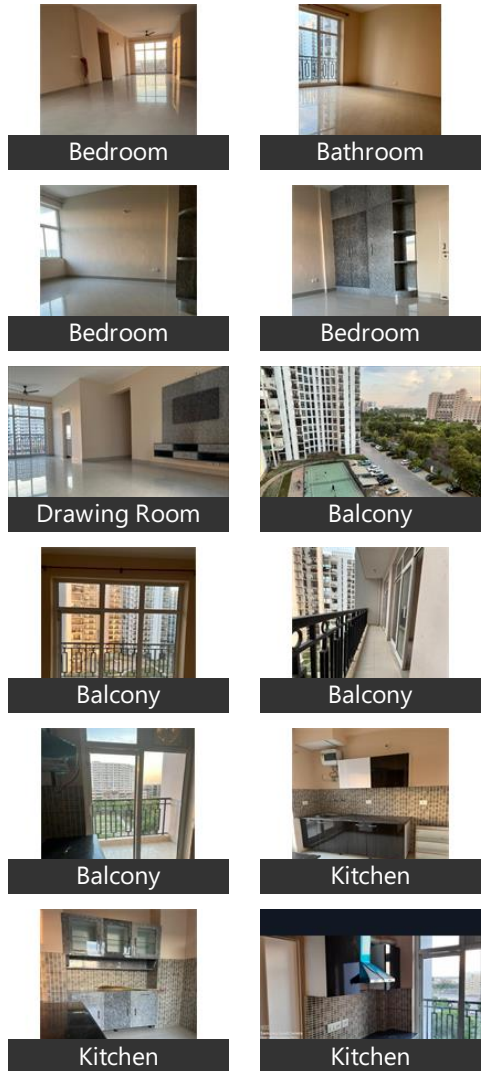

Pictures

Project Pictures

* Location may be approximate

Oyo Town House-Ahimamau (<0.5k... Shimla Resort Lucknow (<0.5km), Oyo 10198 Hotel Aris (<0.5km), Studio One (<0.5km), Balaji Hotel-Arjunganj (<1km), Treebo Trend Shimla Resort (<1km), Hotel Kahna Inn (<1km), Shimla Hotel & Resorts (<1km), Chinmay Resort (<1km), Shimla Hotel and Resorts-Ahmamau... Hotel the Golf (<1km), Hotel Surya Continental (<1km), LCPL Rooms Golf City (<1km), Spot on 77467 Sky Inn (<1km), Surya Hotel (<1km), Lucknow Condominium (<1km), Hotel Sunrise-Ahmamau (<2km), Damson Plum (<2km), Hotel Vivid-Ahmamau (<2km), The Centrum (<2km)