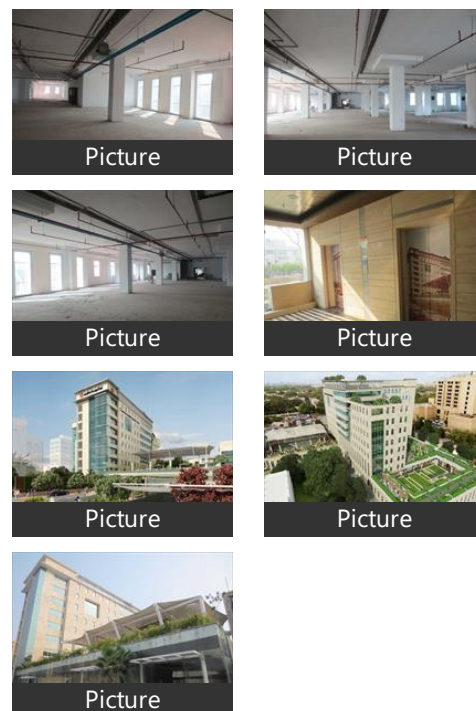

Office Space for rent in Connaught Place, New Delhi

50,000 Sq.Ft. Commercial Office Space In Redfort Capital At Connaught Place, Central Delhi

Central Delhi, Connaught Place, New Delhi - 110001 (De...

- Area: 50000 SqFeet ▾
- Total Floors: Five
- Furnished: Furnished
- Age Of Construction: 1 Years
- Available: Immediate/Ready to move
- Bathrooms: Five
- Facing: North East
- Lease Period: 60 Months

Description

An Bare Shell Office Space in "A" Grade Building is available for ready to fit outs in The Most Prominent Location Building with World Class Amenities at Bhai Veer Singh Marg in Connaught Place. Having 50,000 Sq. ft. Super Built-up Area. Spaces availability in between 5,000 to 70,000 sq. Ft. Only 5 Minutes Walk in distance from metro station which will benefit the company in the long run. The building is very well equipped with all modern basic amenities like high speed Elevators, 100% Power back up, Centrally air-Conditioned, Fire safety, Security etc.

Please mention that you found this ad on PropertyWala.com when you call.

Features

General

- Power Back-up
- Centrally Air Conditioned
- Lifts
- High Speed Internet

Lot

- Park Facing

Recreation

- Park
- Fitness Centre / GYM
- Club / Community Center

Other features

- Age of Construction: Less than 5 years
- Power Back Up
- Lift
- Reserved Parking
- Security
- Water Storage
- Service/Goods Lift
- Air Conditioned
- Visitor Parking
- Intercom Facility
- Internet/Wi-Fi Connectivity
- RO Water System
- Cafeteria/Food Court
- Conference Room
- Immediately
- Unfurnished
- North facing
- Garden/Park Facing
- Main Road Facing

Location

* Location may be approximate

Landmarks

Hospitals & Healthcare