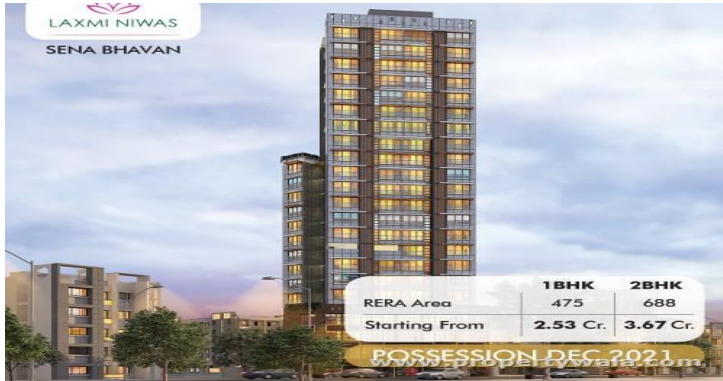

Sugee Laxmi Niwas - Dadar West, Mumbai

Connect with Life at Laxmi Niwas

Sugee Laxmi Niwas Apartments in Mumbai offers you skillfully designed 1 & 2 Bhk with well equipped with all the amenities to facilitate the needs of the residents.

- Project ID : J919010441
- Builder: Sugee Group
- Location: Sugee Laxmi Niwas, Dadar West, Mumbai (Maharashtra)
- Completion Date: Dec, 2021
- Status: Started

Description

Sugee Laxmi Niwas in Dadar East, These Residential Apartments in Mumbai offers you skillfully designed 1 & 2 Bhk apartments of different sizes. The project is well equipped with all the amenities to facilitate the needs of the residents. Sugee Laxmi Niwas offers facilities such as Power back-up and Lift. It is a Gated society. Presence of 24x7 security gives an assurance for a safe and secure environment. It also offers Car parking.