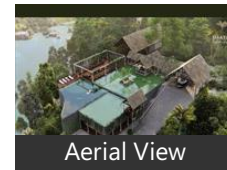

Residential Plot / Land for sale in Anaikatti, Coimbatore

20 - 30 lacs

MAAYAA VILLAS AND RESORTS

Maayaa Resorts And Villas, Anaikatti, Coimbatore (Tamil...

- Area: 4350 SqFeet ▾ ■ Facing: East
- Transaction: New Property ■ Price: 20 - 30 lacs
- Possession: Immediate/Ready to move

Advertiser Details

Royal Crown
Vijay kumar kumar

Mettupalayam, Coimbatore
mob: 9092381812
tel: 8524071066
mail: royal.crown@propertywala.com

www.propertywala.com/royal-crown

Scan QR code to get the contact info on your mobile

[View all properties by Royal Crown](#)

Description

Our property is spread over 18.5 acres of luxurious gate community with 54 farmlands starting from 10 cents to a max of 20 cents. If interested you can build your dream house immediately.

To know more about this project, please give us a call, we would be delighted to give you a presentation. We look forward to hearing from you so that you could soon be a proud owner of a piece of paradise in the Nilgiris.

Amenities:

- Entry arch
- Restaurant
- Waterfalls
- Clubhouse with indoor games
- Play area with landscape
- Cottages
- 24x7 security with CCTV surveillance

When you contact, don't forget to mention that you found this ad on PropertyWala.com.

Features

Land Features

- Clear Title ■ Freehold Land ■ Plot Boundary Wall
- Society Boundary Wall ■ Corner Plot
- Feng Shui / Vaastu Compliant
- Club / Community Center ■ Adjacent to Main Road
- Park/Green Belt Facing ■ Water Connection
- Electric Connection ■ Close to Hospital
- Close to School ■ Close to Shopping Center/Mall

Other features

- Beside River Siruvani and Bhavani

Location

* Location may be approximate

Landmarks

Hotel