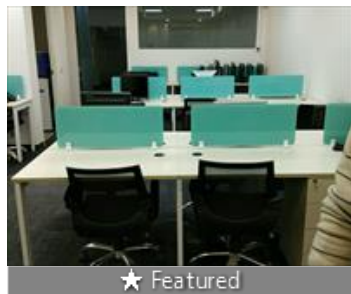

Office Space for rent in Dhole Patil Road area, Pune

2.9 lakhs

★ Featured

Furnished Office Available For Lease In Prime Location Of Dhole Patil Road , Pune

Dhole Patil Road , Pune, Dhole Patil Road, Pune - 411001..

- Area: 3620 SqFeet ▾
- Bathrooms: Two
- Floor: Fourth
- Total Floors: Eight
- Facing: East
- Furnished: Furnished
- Lease Period: 24 Months
- Monthly Rent: 289,600
- Rate: 80 per SqFeet
- Age Of Construction: 4 Years
- Available: Immediate/Ready to move

Advertiser Details

Sandeep Rathore
Property Agent / Broker / Consultant

mob: 9907514400
tel:
mail: searchproperties44@gmail.com
www.propertywala.com/adcon-realty

Scan QR code to get the contact info on your mobile

[View all properties by Adcon Realty](#)

Description

"Your Vision , Our Expertise", Manage Your Work from our excellent office , Where Every Detail Reflects Excellence.

Experience Hassle free work at our Fully Furnished Commercial Office on Dhole Patil Road , Pune. With 3,620 sq. ft of space , it's got 50 Workstations , 2 Cabins , Reception with Waiting Area , Conference Room , Meeting Room , Pantry , Server room , 2 Private Male and Female Washroom.

Our place is Well maintained, with Ample Parking , Comfy sofas in the Reception , Fully Air conditioning and High speed internet.

Perfect for your business needs!

For more info, just click on Contact button!

Adcon Realty at Your Service, Call Now!

When you call, don't forget to mention that you found this ad on PropertyWala.com.

Location

* Location may be approximate

Landmarks

Nearby Localities

[Bund Garden Road](#), [Mangaldas Road](#), [Boat Club Road](#), [Koregaon Park](#), [Yerawada](#), [Camp](#), [Ghorpadi](#), [Kalyani Nagar](#), [Shivaji Nagar](#), [BT Kawade Road](#)

* All distances are approximate

Pictures

Explore

[Similar Properties](#)

[Properties in Dhole Patil Road area, Pune](#)

[Projects in Pune](#)

[Brokers in Pune](#)

More Information

Report a problem with this listing

Is this property no longer available or has incorrect information?

[Report it!](#)

Disclaimer: All information is provided by advertisers and should be verified independently before entering into any transaction. You may visit the relevant RERA website of your state to verify the details of this property. PropertyWala.com is only an advertising platform to help connect buyers and sellers and is not a party to any transactions, nor shall be responsible or liable to resolve any disputes between them.