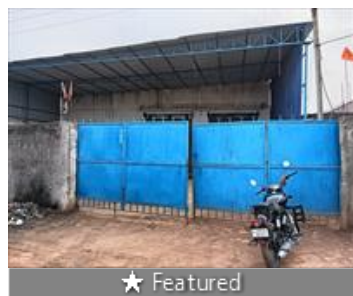

Warehouse / Godown for rent in Kathal More, Ranchi

1.99 lakh

★ Featured

Warehouse / Godown For Rent In Ranchi

Kathal More To Daladali Road, Kathal More, Ranchi - 83...

- Area: 11700 SqFeet ▼
- Bathrooms: One
- Floor: Ground
- Total Floors: One
- Facing: East
- Furnished: Unfurnished
- Lease Period: 11 Months
- Monthly Rent: 198,900
- Rate: 17 per SqFeet +85%
- Age Of Construction: 4 Years
- Available: Immediate/Ready to move