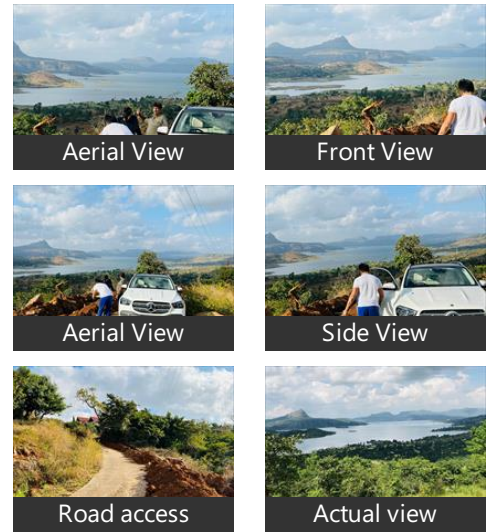

Our Plot Nearby FORTS & CAVES

- 1) TIKONA - 5 KM
- 2) TUNGA - 10 KM
- 3) LOGHGAD - 20 KM
- 4) VISAPUR - 20 KM
- 5) KARLA - 25 KM
- 6) BHAJE - 25 KM
- 7) KHALAPUR - 33 KM
- 8) KORAIGADH - 25 KM

AIRPORT'S

- 1) LOGGAON PUNE Airport - 70 KM
- 2)CHATRAPATI SHIVAJI MAHARAJ International Airport MUMBAI - 120 KM

District Head Quarters

- 1) RAIGAD - 60 KM
- 2) PUNE - 70 KM

Advertiser Details

Shradha Estates Lonavala
SHRADHA ESTATES LONAVALA
Advertising Manager
Lonavala, Pune
mob: 9158329133
mail:
tel: 8626033222
propertywala.com/shradha-estates-lonavala

Scan QR code to get the contact info on your mobile
[View all properties by Shradha Estates Lonavala](#)

Pictures

- 3) MUMBAI - 120 KM
- 4) THANE - 109 KM
- 5) PANVEL - 50 KM
- 6) PIMPRI - CHINCHWAD - 40 KM

When you call, don't forget to mention that you saw this ad on PropertyWala.com.

Features

Land Features

- Clear Title ■ Freehold Land ■ Plot Boundary Wall
- Corner Plot ■ Feng Shui / Vaastu Compliant
- Club / Community Center ■ Adjacent to Main Road
- Water Connection ■ Electric Connection
- Close to Hospital ■ Close to School
- Close to Shopping Center/Mall