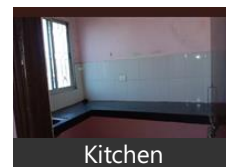

Kitchen 1, Balcony 1, Washroom 2(1western)

Rate 10k + 1400 maintenance

Lift available, Floor 3th

Guard available, water 24 hours, and generator available.

Please mention that you found this ad on PropertyWala.com when you call.

Pictures

Bedroom

Kitchen

Bathroom

Kitchen

Drawing Room

Drawing Room

Bedroom