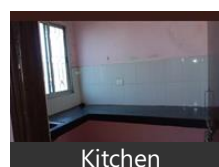

Bedroom

Kitchen