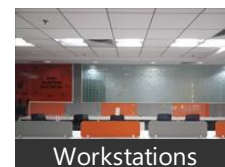

Office Space for rent in Magarpatta, Pune

3.01 lakhs

Furnished Office Available For Lease In Prime Location Of Magarpatta

Magarpatta , Pune, Magarpatta, Pune - 411013 (Maharas..

- Area: 3500 SqFeet ▾
- Bathrooms: Two
- Floor: Third
- Total Floors: Ten
- Facing: East
- Furnished: Furnished
- Lease Period: 24 Months
- Monthly Rent: 301,000
- Rate: 86 per SqFeet +10%
- Age Of Construction: 4 Years
- Available: Immediate/Ready to move

Advertiser Details

Sandeep Rathore

Property Agent / Broker / Consultant

mob: 9907514400

tel:

mail: searchproperties44@gmail.com

www.propertywala.com/adcon-realty

Scan QR code to get the contact info on your mobile

[View all properties by Adcon Realty](#)

Description

"Your Vision , Our Expertise", Manage Your Work from our excellent office , Where Every Detail Reflects Excellence.

Experience Hassle free work at our Fully Furnished Commercial Office on Magarpatta , Pune. With 3,500 sq. ft of space , it's got 40 Workstations , 3 Cabins , Reception with Waiting Area , Conference Room , Pantry , Server room , 2 Private Male and Female Washroom.

Our place is Well maintained, with Ample Parking , Comfy sofas in the Reception , Fully Air conditioning and High speed internet.

Perfect for your business needs!

For more info, just click on Contact button!

Adcon Realty at Your Service, Call Now!

Please mention that you saw this ad on PropertyWala.com when you call.

Features

General

- Power Back-up
- Centrally Air Conditioned
- Room AC
- Lifts
- High Speed Internet
- Wi-Fi

Lot

- Basement
- Corner Location

Recreation

- Park

Security

- Security Guards
- Electronic Security
- Intercom Facility
- Fire Alarm

Exterior

- Reserved Parking
- Visitor Parking

Maintenance