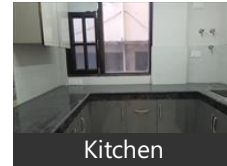

6 Bedroom Apartment / Flat for sale in Malyana, Shimla

1.3 crore

5 Bhk Duplex For Sale In Malyana Shimla Himachal Pradesh

Malyana Shimla HP, Malyana, Shimla - 171009 (Himachal Pradesh)

- Area: 2400 SqFeet ▼
- Bedrooms: Six
- Bathrooms: Four
- Floor: Third
- Total Floors: Four
- Facing: North
- Furnished: Semi Furnished
- Transaction: New Property
- Price: 13,000,000
- Rate: 5,417 per SqFeet +5%
- Age Of Construction: Under Construction
- Possession: Within 3 Months

Advertiser Details

Properties In Himachal

Sanjauli, Shimla

mob: 9218227122

tel:

mail:

www.propertiesinhimachal.com

Scan QR code to get the contact info on your mobile

[View all properties by Himachal Properties](#)

Description

6 Bhk Un finished Duplex for Sale

Location - Malyana Shimla

Drive in with Covered Parking

Covered Area - 2400 Sq ft

Price - 1.30

We deals in Sale, Purchase of Residential & Commercial Properties,

Don't forget to mention that you saw this ad on PropertyWala.com, when you call.

Features

Lot ■ Private Terrace ■ Balcony ■ Corner Location	Interior ■ Woodwork ■ Modular Kitchen

1. **Exterior**
2. Reserved Parking

Location

* Location may be approximate

Landmarks

Restaurants & Cafes

Crazy Grill (<0.5km), Mohit Food Point (<0.5km), Thahira Hotel (<0.5km), Pahari Dhaba (<0.5km), Shankar Dhaba (<0.5km), Shaan-E-Kinnaur (<0.5km), Zaika Food Corner (<1km), Aaina Food Corner (<1km), Shiv Shakti Bhojnalaya (<1km), New Punjabi Dhaba (<1km), Twins Corner (<1km), Burger Point (<1km), Shiva da Dhaba (<1km), Chiku Fast Food (<1km), Sharmas Kitchen (<1km), Moti Mahal Deluxe Restaurant (<1km), Negi Dhaba (<1km), Krishna Sweet Shop (<1km)

Offices