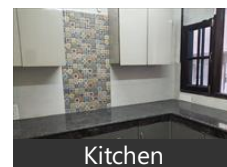

6 Bedroom Apartment / Flat for sale in Malyana, Shimla

1.3 crore

5 Bhk Duplex For Sale In Malyana Shimla Himachal Pradesh

Malyana Shimla HP, Malyana, Shimla - 171009 (Himachal Pradesh)

- Area: 2400 SqFeet ▼
- Bedrooms: Six
- Bathrooms: Four
- Floor: Third
- Total Floors: Four
- Facing: North
- Furnished: Semi Furnished
- Transaction: New Property
- Price: 13,000,000
- Rate: 5,417 per SqFeet +5%
- Age Of Construction: Under Construction
- Possession: Within 3 Months

Advertiser Details

Properties In Himachal

Sanjauli, Shimla

mob: 9218227122

tel:

mail:

www.propertiesinhimachal.com

Scan QR code to get the contact info on your mobile

[View all properties by Himachal Properties](#)

Description

6 Bhk Un finished Duplex for Sale

Location - Malyana Shimla

Drive in with Covered Parking

Covered Area - 2400 Sq ft

Price - 1.30

We deals in Sale, Purchase of Residential & Commercial Properties,

Don't forget to mention that you saw this ad on PropertyWala.com, when you call.

Features

Lot ■ Private Terrace ■ Balcony ■ Corner Location	Interior ■ Woodwork ■ Modular Kitchen

1. **Exterior**
2. Reserved Parking

Location

* Location may be approximate

Landmarks

Restaurants & Cafes

Crazy Grill (<0.5km), Mohit Food Point (<0.5km), Thahira Hotel (<0.5km), Pahari Dhaba (<0.5km), Shankar Dhaba (<0.5km), Shaan-E-Kinnaur (<0.5km), Zaika Food Corner (<1km), Aaina Food Corner (<1km), Shiv Shakti Bhojnalaya (<1km), New Punjabi Dhaba (<1km), Twins Corner (<1km), Burger Point (<1km), Shiva da Dhaba (<1km), Chiku Fast Food (<1km), Sharmas Kitchen (<1km), Moti Mahal Deluxe Restaurant (<1km), Negi Dhaba (<1km), Krishna Sweet Shop (<1km)

Offices