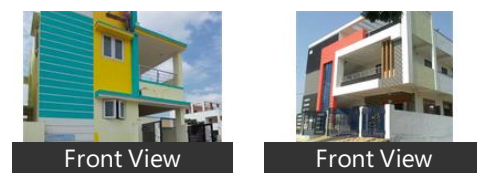

Location

Pictures