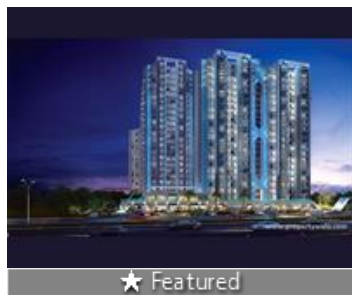

## 2 Bedroom Apartment / Flat for sale in Shri Radha Aqua Gardens, Sector .. 70 lakhs

### 2 Bedroom Apartment For Sale In Sector 16B, Greater Noida

Shri Radha Aqua Gardens, Sector 16B, Greater Noida - 2...

- Project/Society: [Shri Radha Aqua Gardens](#)
- Area: 1050 SqFeet ▾
- Bedrooms: Two
- Bathrooms: Two
- Transaction: New Property
- Price: 7,000,000
- Rate: 6,667 per SqFeet <sup>-10%</sup>
- Age Of Construction: 1 Years
- Possession: Immediate/Ready to move

### Description

**Shri Radha Aqua Gardens** is located in the heart of Sector 16 B, Greater Noida offers 2 BHK apartments with sizes ranging from 1050 sqft. The project is spread over an area of 5 acres of land. It consists of 5 buildings with 24 floors and 939 units to offer. The landscaped garden is dotted with specially planted trees and well-designed fountains.