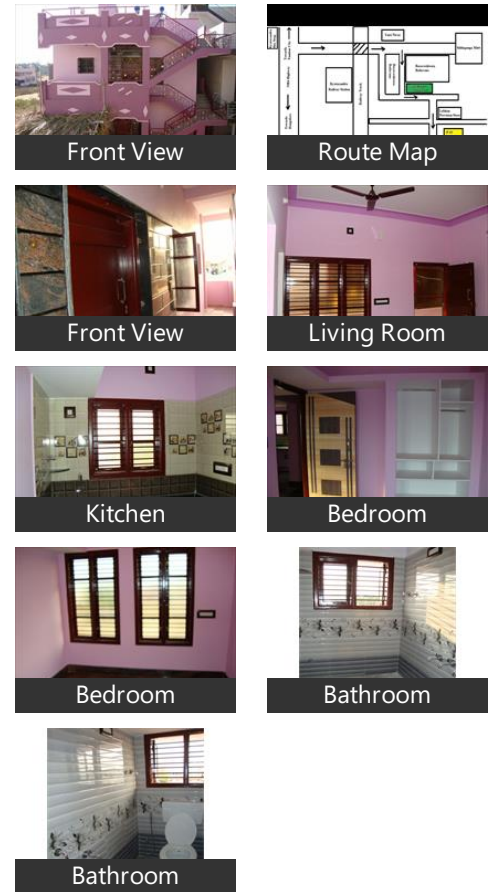

2 Bedroom Independent House for rent in Kyatsandra, Tumkur

8,500

1. **2 BHK House For Rent In Kyatsandra, Tumkur**
   #P-10, 4th Cross, Kyatsandra, Tumkur, Kyatsandra, Tumku..
2. Area: 500 SqFeet ▼
   - Bedrooms: Two
   - Bathrooms: Two
   - Floor: First
   - Total Floors: Two
   - Facing: North
   - Furnished: Semi Furnished
   - Lease Period: 11 Months
   - Monthly Rent: 8,500
   - Rate: 17 per SqFeet +5%
   - Age Of Construction: 7 Years
   - Available: Immediate/Ready to move

Advertiser Details

Prasad s

Kyatsandra, Tumkur
mob: 9481166947
tel: 9886844959
mail:
www.propertywala.com/U420191641

Scan QR code to get the contact info on your mobile

Description

#P-10, Siri Sadana, 4th Cross, 1st Stage
Basaveshwara Badavane Extension, Sri Chowdeshwari Temple Road
7 year old House in Good locality
North facing - First Floor
With both Indian and Western Toilets (Attached)
Ceiling Fan and 150 ltr separate solar water heater
5 mins walk from Kyatsandra Railway Station and 10 mins walk to Siddaganga Mutt
Advance : 10 months rent

Please mention that you saw this ad on PropertyWala.com when you call.

Features

Lot ■ Balcony Exterior ■ Reserved Parking ■ Visitor Parking Maintenance ■ Water Supply / Storage	Interior ■ Woodwork ■ Granite Flooring ■ Feng Shui / Vaastu Compliant Recreation ■ Park ■ Fitness Centre / GYM

Location

* Location may be approximate

Landmarks

Restaurant & Shops