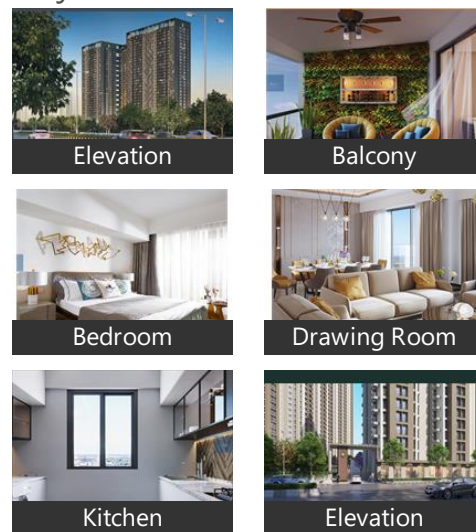

Project Pictures

* These pictures are of the project and might not represent the property