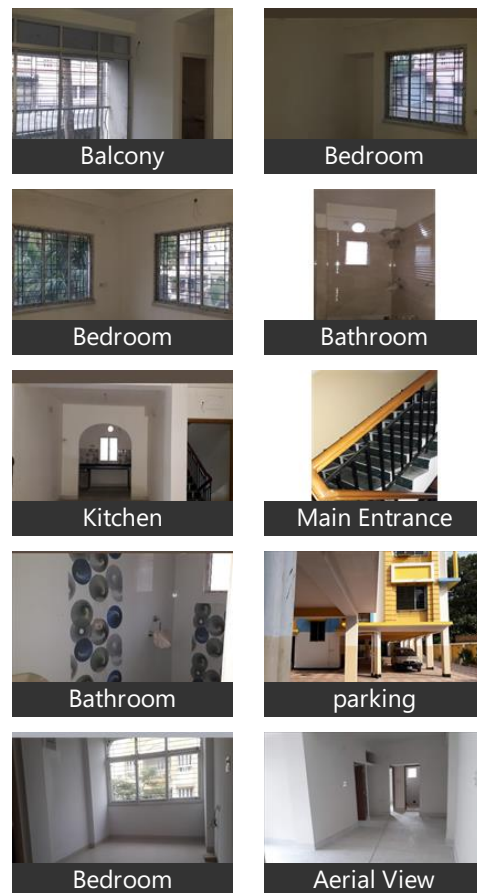

2 Bedroom Apartment / Flat for sale in P.Majumder Road area, Kolkata

58 lakhs

★ Featured

New Flat For Sale P Majumdar Road Near Acropolis Mall Kasba Kolkata

P Majumdar Road Connected To The Acropolis Mall, P.M..

- Area: 1060 SqFeet ▾
- Bedrooms: Two
- Bathrooms: Two
- Floor: First
- Total Floors: Four
- Furnished: Unfurnished
- Transaction: New Property
- Price: 5,800,000
- Rate: 5,472 per SqFeet **+15%**
- Age Of Construction: 1 Years
- Possession: Immediate/Ready to move

Advertiser Details

Houseaa Reality
Bhairab Sanyal
Sales Director

R B Connector, Kolkata
mob: 8282862636
tel: 8276022888
mail: houseaa1@gmail.com
www.propertywala.com

Scan QR code to get the contact info on your mobile
[View all properties by Houseaa Reality](#)

Description

New flat for sale 1260 square feet with parking first floor Two tower total 16 flat Garden all types of facilities near school college Bazaar Hospital 5 minute distance Acropolis Mall all types of facilities available for this area

When you call, don't forget to mention that you saw this ad on PropertyWala.com.

Features

General ■ Power Back-up	Security ■ Security Guards
Lot ■ Private Terrace ■ Balcony	Interior ■ Marble Flooring
Exterior ■ Reserved Parking ■ Visitor Parking ■ Servant Quarter ■ Park	Recreation
Maintenance ■ Water Supply / Storage ■ Boring / Tube-well ■ Waste Disposal	

Location

* Location may be approximate

Landmarks

Restaurants & Clubs