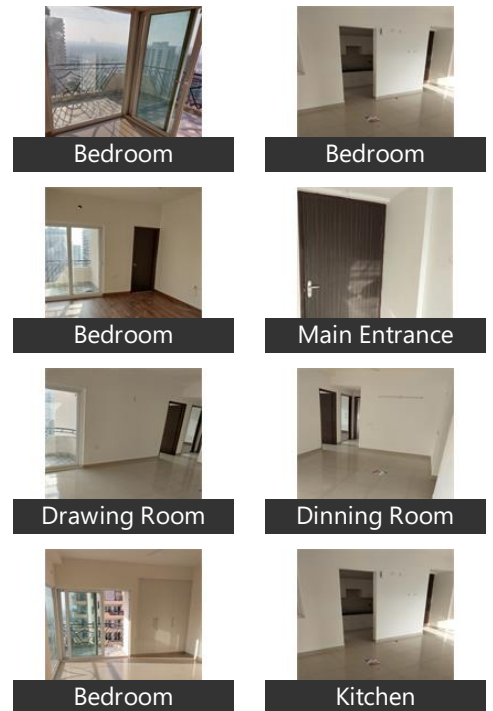

2 Bedroom Apartment / Flat for rent in CRC Sublimis, Noida Extension, G.. 22,000

2 Bedroom Apartment For Rent In Greater Noida

CRC Sublimis, Noida Extension, Greater Noida - 201306 ...

- Project/Society: [CRC Sublimis](#)
- Area: 1000 SqFeet ▾
- Bedrooms: Two
- Bathrooms: Two
- Floor: Tenth
- Total Floors: More than 20
- Facing: North East
- Furnished: Semi Furnished
- Lease Period: 11 Months
- Monthly Rent: 22,000
- Rate: 22 per SqFeet **+35%**
- Age Of Construction: 1 Years
- Available: Immediate/Ready to move

Advertiser Details

Vinay Verma
Property Agent / Broker / Consultant

Dadri Road area, Noida
mob: 9315564377
tel:
mail:
www.propertywala.com/U91643396

Scan QR code to get the contact info on your mobile

Description

2 Bedroom Apartment for Rent in Greater Noida

When you contact, don't forget to mention that you saw this ad on PropertyWala.com.

Features

General

- Power Back-up
- Lifts

Lot

- Balcony
- Basement
- Corner Location
- Park Facing

Exterior

- Reserved Parking
- Visitor Parking

Maintenance

- Maintenance Staff
- Water Supply / Storage
- RO System
- Water Softner
- Boring / Tube-well
- Rain Water Harvesting
- Waste Disposal

Location

Security

- Security Guards
- Electronic Security
- Intercom Facility
- Fire Alarm

Interior

- Woodwork
- Modular Kitchen
- Marble Flooring
- Wooden Flooring
- Feng Shui / Vaastu Compliant

Recreation

- Park
- Fitness Centre / GYM
- Club / Community Center

Other features

- Commercial retails/food and grocery available 24/7

Pictures

Project Pictures

* Location may be approximate

Landmarks

Hospitals & Clinics