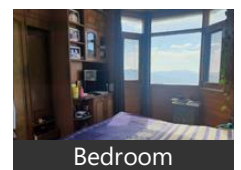

3 Bedroom Apartment / Flat for sale in Sanjauli, Shimla

90 lakhs

3 Bhk Non Drive Fully - Furnished Flat For Sale In Sanjauli Shimla HP

Sanjauli Shimla, Sanjauli, Shimla - 171006 (Himachal Pra...

- Area: 1200 SqFeet ▼
- Bedrooms: Three
- Bathrooms: Two
- Floor: Ground
- Total Floors: Four
- Facing: East
- Furnished: Furnished
- Transaction: Resale Property
- Price: 9,000,000
- Rate: 7,500 per SqFeet
- Age Of Construction: 14 Years
- Possession: Immediate/Ready to move

Description

3 Bhk Flat For Sale
Location - Sanjauli Shimla
Non Drive
Fully - Furnished
Full Day Sunny b
Price - 90 Lakhs

Please mention that you saw this ad on PropertyWala.com when you call.

Features

Interior

- Woodwork
- Modular Kitchen

Location

* Location may be approximate

Landmarks

Hospitals & Clinics

Durga Dental Clinic (<0.5km), Dhar Urology Surgery Centre (<0.5km), Shri Ram Dental Centre (<0.5km), D.R. Medicos (<0.5km), We Care Dental Clinic (<0.5km), Vision Dental Lab (<0.5km), New Smile Dental Clinic (<0.5km), Om Dental Clinic (<0.5km), Skin Clinic (<0.5km), Ankur Dutta Dental Surgeon (<0.5km), Gupta Diagnostic Centre (<0.5km), Sri Ram Hospital City Centre (<0.5km), Sri Ram Hospital City Centre-ER (<0.5km), Sai Health Centre (<0.5km), DR. Ashok Kumar Sood (<0.5km), Ponahari Opticals (<0.5km), Kayaa Kalp (<0.5km)

Restaurant & Shops