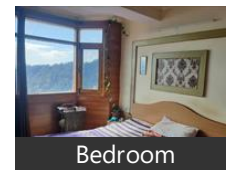

3 Bedroom Apartment / Flat for sale in Sanjauli, Shimla

90 lakhs

3 Bhk Non Drive Fully - Furnished Flat For Sale In Sanjauli Shimla HP

Sanjauli Shimla, Sanjauli, Shimla - 171006 (Himachal Pra...

- Area: 1200 SqFeet ▼
- Bedrooms: Three
- Bathrooms: Two
- Floor: Ground
- Total Floors: Four
- Facing: East
- Furnished: Furnished
- Transaction: Resale Property
- Price: 9,000,000
- Rate: 7,500 per SqFeet
- Age Of Construction: 14 Years
- Possession: Immediate/Ready to move

Description

3 Bhk Flat For Sale
Location - Sanjauli Shimla
Non Drive
Fully - Furnished
Full Day Sunny b
Price - 90 Lakhs

Please mention that you saw this ad on PropertyWala.com when you call.

Features

Interior

- Woodwork
- Modular Kitchen

Location

* Location may be approximate

Landmarks

Hospitals & Clinics

Durga Dental Clinic (<0.5km), Dhar Urology Surgery Centre (<0.5km), Shri Ram Dental Centre (<0.5km), D.R. Medicos (<0.5km), We Care Dental Clinic (<0.5km), Vision Dental Lab (<0.5km), New Smile Dental Clinic (<0.5km), Om Dental Clinic (<0.5km), Skin Clinic (<0.5km), Ankur Dutta Dental Surgeon (<0.5km), Gupta Diagnostic Centre (<0.5km), Sri Ram Hospital City Centre (<0.5km), Sri Ram Hospital City Centre-ER (<0.5km), Sai Health Centre (<0.5km), DR. Ashok Kumar Sood (<0.5km), Ponahari Opticals (<0.5km), Kayaa Kalp (<0.5km)

Restaurant & Shops