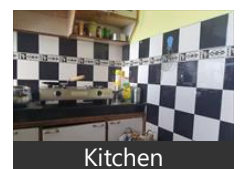

3 Bedroom Apartment / Flat for sale in Sanjauli, Shimla

90 lakhs

3 Bhk Non Drive Fully - Furnished Flat For Sale In Sanjauli Shimla HP

Sanjauli Shimla, Sanjauli, Shimla - 171006 (Himachal Pra...

- Area: 1200 SqFeet ▼
- Bedrooms: Three
- Bathrooms: Two
- Floor: Ground
- Total Floors: Four
- Facing: East
- Furnished: Furnished
- Transaction: Resale Property
- Price: 9,000,000
- Rate: 7,500 per SqFeet
- Age Of Construction: 14 Years
- Possession: Immediate/Ready to move

Description

3 Bhk Flat For Sale
Location - Sanjauli Shimla
Non Drive
Fully - Furnished
Full Day Sunny b
Price - 90 Lakhs

Please mention that you saw this ad on PropertyWala.com when you call.

Features

Interior

- Woodwork
- Modular Kitchen

Location

* Location may be approximate

Landmarks

Hospitals & Clinics

Durga Dental Clinic (<0.5km), Dhar Urology Surgery Centre (<0.5km), Shri Ram Dental Centre (<0.5km), D.R. Medicos (<0.5km), We Care Dental Clinic (<0.5km), Vision Dental Lab (<0.5km), New Smile Dental Clinic (<0.5km), Om Dental Clinic (<0.5km), Skin Clinic (<0.5km), Ankur Dutta Dental Surgeon (<0.5km), Gupta Diagnostic Centre (<0.5km), Sri Ram Hospital City Centre (<0.5km), Sri Ram Hospital City Centre-ER (<0.5km), Sai Health Centre (<0.5km), DR. Ashok Kumar Sood (<0.5km), Ponahari Opticals (<0.5km), Kayaa Kalp (<0.5km)

Restaurant & Shops