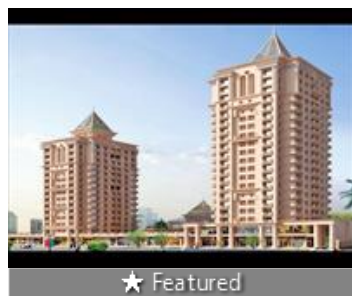

2 Bedroom Apartment / Flat for sale in Patlipada, Thane

1.25 crore

★ Featured

2BHK For Sale Near Hiranandani Estate

Ghodbundar Road, Patlipada, Thane - 400615 (Maharash..)

- Area: 735 SqFeet ▾
- Bathrooms: Two
- Total Floors: Twenty
- Furnished: Unfurnished
- Transaction: Resale Property
- Price: 12,500,000
- Rate: 17,007 per SqFeet **+5%**
- Age Of Construction: 2 Years
- Possession: Immediate/Ready to move
- Bedrooms: Two
- Floor: Third
- Facing: North West

Description

A lavish 2 BHK in a brand new building available for sale at Patlipada, next to Hiranadani Estate. This building has all modern amenities and ready to move in

Don't forget to mention that you saw this ad on PropertyWala.com, when you call.