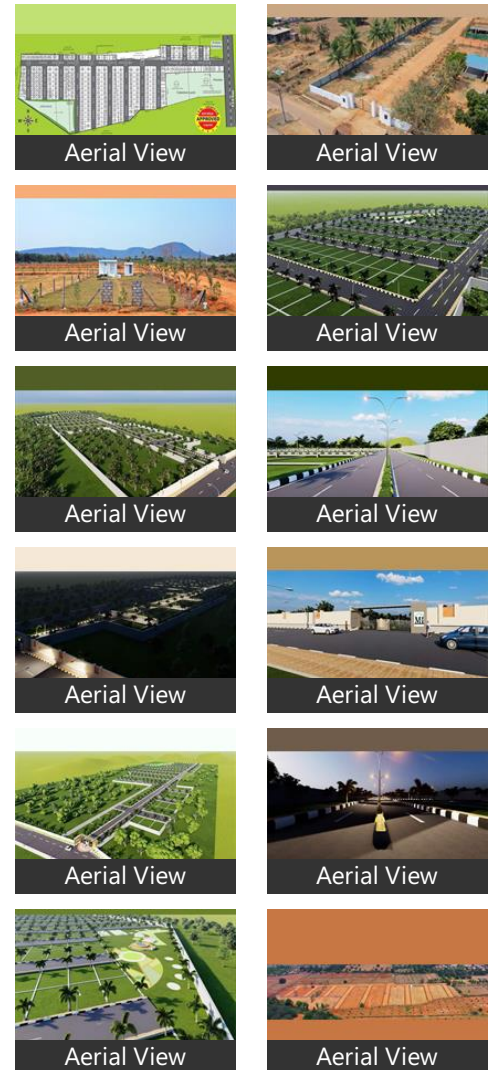

Residential Plot / Land for sale in Nuzvid, Krishna

5 lakhs

Low Cost Open Plots Very Near Nuzvid

SMART TOWN, Sunkollu, Nuzvid, Krishna - 521201 (Andh..

- Area: 100 SqYards ▼
- Transaction: New Property
- Price: 500,000
- Rate: 5,000 per SqYard
- Possession: Immediate/Ready to move

Description

* Spot registration facility with 100% complete layout. * Vijayawada, Gannavaram and Noojeedu as the focal point * Bus facility for 10 minutes. Central Institutions: Kondapavulur: NDRF, NIDM, SDRF And AYUSH Surampally: Seapet Plastic Industry Company. Mallavalli: Mega Food Park and Industrial Corridor and 1,470 acres. Industries in Mallavalli: Ashok Leyland Bus Plant - 100 acres, Mohan Spinlex, over 30 godowns for food storage, 40 km Mallavalli is home to over a dozen food refinery companies. Noojeedu: 2 km to the municipality. In the distance within the village of Sunkollu CRDA laid between houses. Venture. Property Close to / Landmark : Near Solar Power Station

All 40FT BT roads

- Children's playground
- Grand Entrance Arch
- Avenue Plantation
- Electricity with lights
- Underground water lines
- Landscaping
- 100% Vastu
- Overhead tank
- Underground drainage system
- Designed Central Parks
- Compound wall provision
- 24X7 Security
- Vijayawada, Gannavaram and Nuzvid as the focal point
- Bus facility for 10 minutes.

When you contact, don't forget to mention that you found this ad on PropertyWala.com.

Features

Land Features

- Clear Title
- Freehold Land
- Plot Boundary Wall
- Society Boundary Wall
- Feng Shui / Vaastu Compliant
- Club / Community Center
- Adjacent to Main Road
- Park/Green Belt Facing
- Water Connection
- Electric Connection
- Close to Hospital
- Close to School
- Close to Shopping Center/Mall

Location

* Location may be approximate

Landmarks

Restaurant & Shops