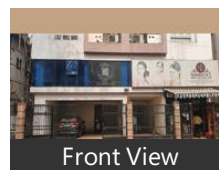

Office Space for sale in Rashbehari Avenue, Kolkata

3 crores

★ Featured

Commercial Office Space For Sell At Rashbehari

Rashbehari Near Thapar House Shyama Prasad Mukherje..

- Area: 2800 SqFeet ▾
- Bathrooms: Two
- Floor: First
- Total Floors: Five
- Facing: South East
- Furnished: Unfurnished
- Transaction: Resale Property
- Price: 30,000,000
- Rate: 10,714 per SqFeet **-5%**
- Age Of Construction: 7 Years
- Possession: Immediate/Ready to move

Advertiser Details

Exact Match

EXACT MATCH YOUR REAL ESTATE EXPERTS

Branch Head

Park Street, Kolkata

Mobile: 9830034227

Phone: +91-33-40081750

Email: property@exactmatchs.com
exactmatchs.com/

Scan QR code to get the contact info on your mobile

[View all properties by Exact Match](#)

Description

Commercial Office Space For Sell At Rashbehari Near Thapar House Shyama Prasad Mukherjee Rd Size-

2800 Sqft

1St Floor, Unfurnished

Ideal For Any Kind Of Office

Please mention that you saw this ad on PropertyWala.com when you call.

Features

General

- Power Back-up
- Lifts
- High Speed Internet
- Wi-Fi

Lot

- Corner Location

Recreation

- Club / Community Center

Security

- Security Guards
- Electronic Security
- Intercom Facility
- Fire Alarm

Exterior

- Visitor Parking

Maintenance

- Maintenance Staff
- Water Supply / Storage
- Water Softner
- Boring / Tube-well
- Rain Water Harvesting
- Waste Disposal

Location

* Location may be approximate

Landmarks

ATM/Bank/Exchange

Indian Bank (<0.5km), Standard Chartered Bank-Ballygunge.. Union Bank of India (<0.5km), Ruby (<0.5km), Kotak Mahindra Bank (<0.5km), Punjab National Bank (<0.5km), Deutsche Bank (<0.5km), Icici Prldential (<0.5km), Bank of India-Rash Behari Avenue (<... Uco Bank (<0.5km), Uco Bank-Purna das Road (<0.5km)