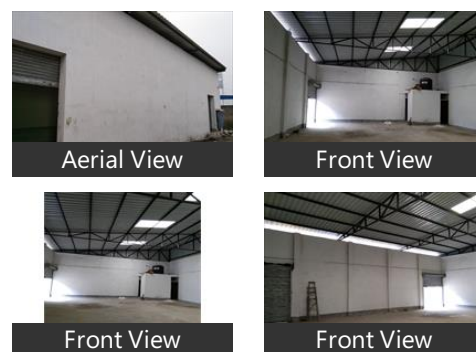

* Location may be approximate

Landmarks

1. **Hotel**
2. Sushama Guest House (<3km), Senses Hotel (<6km), Hotel Heritage (<7km), Oyo 7326 Hotel Penguin (<6km), The Oberoi Grand (<8km), The Corporate (<8km), Hotel Hindustan International Kolkat... Hyatt Regency Kolkata (<3km), Hotel the Sojourn (<4km), The Elgin Fairlawn Kolkata (<8km), NOVOTEL Kolkata Hotel and Residen.. Swagatam Inn (<6km), Indismart Hotel (<6km), Oyo 64170 the Quest Inn (<9km), Hotel Rockstar (<9km), Swissotel Kolkata (<9km), The Astor (<10km), Embassy Hotel (<7km), Pride Plaza (<10km)

1. **Public Transport**
2. Bidhan Nagar Road (<1km), Kolkata Railway Station (<3km), Karunamoyee Bus Station (<4km), SEALDAH JUNCTION (<5km), Dumdum (<5km), Sealdah Main (<5km), SHYAMBAZAR METRO STATION-GA.. Calcutta State Transport Corporation.. Howrah Railway Station (<8km), Howrah Railway Station-Main Gate (... Esplanade Metro Station-Gate No 4 (... Nagar Bazar Bus Station (<6km), Patipukur Railway Station (<2km), Babughat Bus Station (<9km), Salt Lake Stadium Metro Station Gate.. WBSTC Bus Station (<8km)

1. **Shopping Centre**
2. City Centre Mall (<2km), Mani Square (<2km), Diamond Plaza (<5km), City Centre (<2km), CK Market (<4km), E-Mall (<7km), FB Market (<2km), Quest Mall (<9km), Howrah Ac Market (<8km), Bangur Avenue Super Market (<3km), Axis Mall (<9km)

1. **Restaurant & Shops**
2. Jammu Kashmir (<1km), Broadway Hotel (<7km), Pantaloons (<3km), New Market (<8km), Howrah-Sealdah (<2km), Big Bazaar (<4km), Flurys (<9km), Indian coffee house (<5km), Samsung Mobile Service Center (<6k.. The Golden Park (<10km), Big Boss Restaurant (<7km), Glo Bar (<1km)

[more...](#)