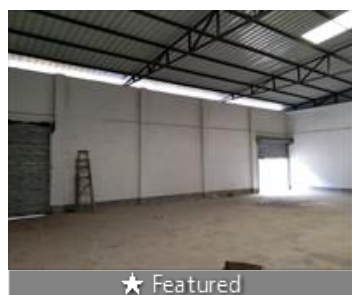

Warehouse / Godown for rent in E M Bypass, Kolkata

50,000

★ Featured

WAREHOUSE RENT Near EM BYPAS Ruby Hospital More

EM Bypass Anandapur Nazirabad Kolkata, E M Bypass, K...

- Area: 2000 SqFeet ▼
- Bathrooms: Two
- Furnished: Unfurnished
- Monthly Rent: 50,000
- Rate: 25 per SqFeet **-5%**
- Age Of Construction: 1 Years
- Available: Immediate/Ready to move

Advertiser Details

Houseaa Reality
Bhairab Sanyal
Sales Director

R B Connector, Kolkata
mob: 8282862636
tel: 8276022888
mail: houseaa1@gmail.com
www.propertywala.com

Scan QR code to get the contact info on your mobile

[View all properties by Houseaa Reality](#)

Description

Very nice property for rent in warehouse and godown purpose nearby EM Bypass Ruby hospital more Anandapur nazirabad water connection and electricity e are available 430 feet all types of vehicles are entry for this godown

When you call, don't forget to mention that you saw this ad on PropertyWala.com.

Features

Lot ■ Corner Location Maintenance ■ Maintenance Staff ■ Water Supply / Storage ■ Water Softner ■ Boring / Tube-well ■ Waste Disposal	Exterior ■ Visitor Parking ■ Independent Garage

Location

Pictures