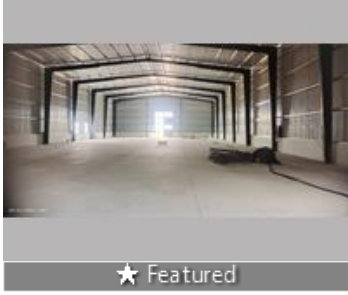

Warehouse / Godown for rent in Puliakulam, Coimbatore

3 lakhs

★ Featured

GODOWN FOR RENT NEAR NIRMALA COLLEGE

Near Trichy Rd, Puliakulam, Coimbatore - 641045 (Tamil...

- Area: 7000 SqFeet ▾
- Bathrooms: Three
- Floor: Ground
- Total Floors: One
- Facing: East
- Furnished: Semi Furnished
- Lease Period: 60 Months
- Monthly Rent: 300,000
- Rate: 43 per SqFeet **+30%**
- Age Of Construction: 10 Years
- Available: Immediate/Ready to move

Scan QR code to get the contact info on your mobile

[View all properties by Prime Estates](#)

Description

7000 to 15000 sq ft godown space with ample parking space

And all amenities available for rent near nirmala college, red fields. Ideal for corporate companies. Rent negotiable.