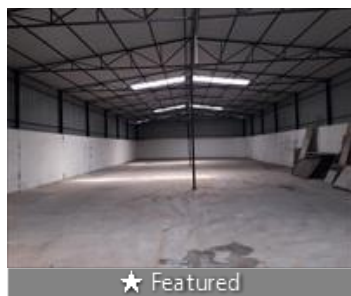

Warehouse / Godown for rent in Dankuni, Kolkata

60,000

★ Featured

Warehouse For Rent In Dankuni Delhi Road National Highway Kolkata West Bengal

National Highway Delhi Road Dankuni, Dankuni, Kolkata..

- Area: 3000 SqFeet ▾
- Bathrooms: Two
- Furnished: Unfurnished
- Monthly Rent: 60,000
- Rate: 20 per SqFeet +15%
- Age Of Construction: 1 Years
- Available: Immediate/Ready to move