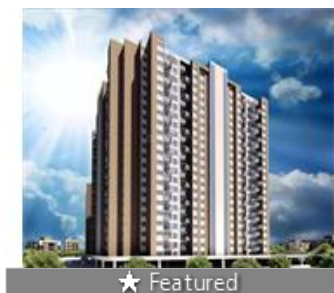

2 Bedroom Apartment / Flat for sale in VTP Belair, Mahalunge, Pune

60 lakhs

★ Featured

2 Bedroom Apartment For Sale In Mahalunge, Pune

VTP Belair, Mahalunge, Pune - 412115 (Maharashtra)

- Project/Society: [VTP Belair](#) ■ Area: 665 SqFeet ▼
- Bedrooms: Two ■ Bathrooms: Two
- Transaction: New Property ■ Price: 6,000,000
- Rate: 9,023 per SqFeet **-10%**
- Age Of Construction: Under Construction
- Possession: Immediate/Ready to move

VTP Belair by VTP Realty is located in Mahalunge, one of the most promising location of Pune. Embrace life at the river-front towers inspired by Los Angeles, VTP Bel Air is a 2 BHK residential project & is a part of 100+ acres Township Codename Blue Waters. The project is spread over 665 sq. ft. The project is equipped with lot of below amenities.