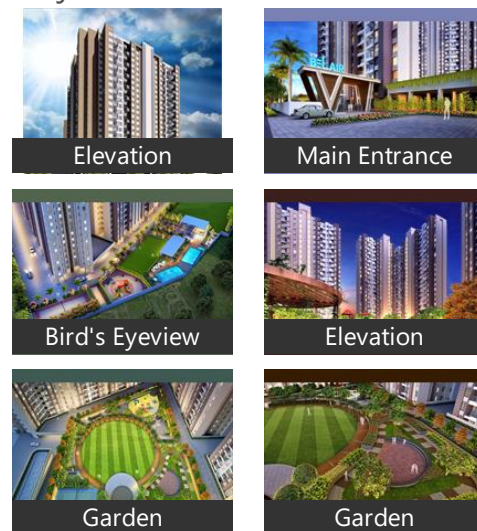

Project Pictures

* These pictures are of the project and might not represent the property

* Location may be approximate

Landmarks

Hospitals & Healthcare

Golhvilkar Metropolis (<0.5km) Surya Prakash Clinic (<0.5km) DR. Thaval Polyclinic (<0.5km) Sursk Clinic (<0.5km)