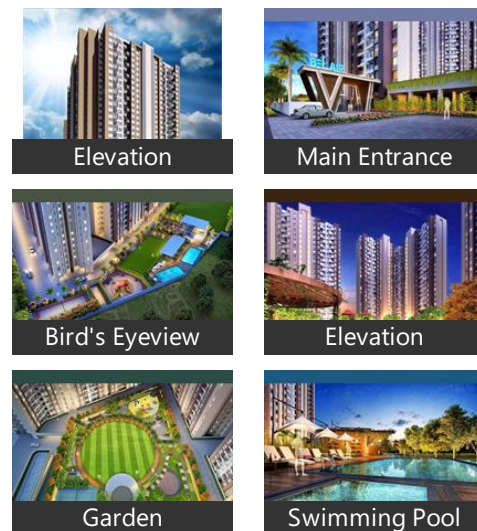

## Description

**VTP Belair** by VTP Realty is located in Mahalunge, one of the most promising locations in Pune. Embrace life at the river-front towers inspired by Los Angeles, VTP Bel Air is a 1 BHK residential project & is a part of 100+ acres of Township Codename Blue Waters. The project is spread over 423 sq. ft. The project is equipped with a lot of below amenities.

## Pictures