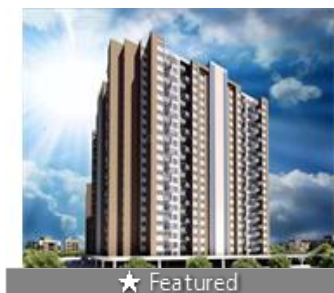

# 1 Bedroom Apartment / Flat for sale in VTP Belair, Mahalunge, Pune

36 lakhs

## 1 Bedroom Apartment For Sale In Mahalunge, Pune

VTP Belair, Mahalunge, Pune - 412115 (Maharashtra)

- Project/Society: [VTP Belair](#) ■ Area: 423 SqFeet ▼
- Bedrooms: One ■ Bathrooms: One
- Transaction: New Property ■ Price: 3,600,000
- Rate: 8,511 per SqFeet **-15%**
- Age Of Construction: Under Construction
- Possession: Immediate/Ready to move

## Description

**VTP Belair** by VTP Realty is located in Mahalunge, one of the most promising locations in Pune. Embrace life at the river-front towers inspired by Los Angeles, VTP Bel Air is a 1 BHK residential project & is a part of 100+ acres of Township Codename Blue Waters. The project is spread over 423 sq. ft. The project is equipped with a lot of below amenities.

## Pictures