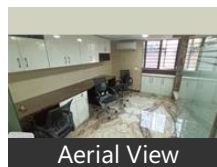

Aerial View