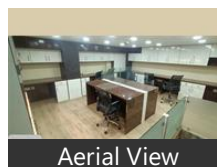

Office Space for rent in BBD Bagh, Kolkata

60,000

★ Featured

Office Space For Rent In Siddha Weston At Mission Row Extension

Siddha Weston At Mission Row Extension Bowbazar, BBD.

- Area: 800 SqFeet ▾
- Bathrooms: One
- Floor: First
- Total Floors: Five
- Facing: South East
- Furnished: Furnished
- Lease Period: 24 Months
- Monthly Rent: 60,000
- Rate: 75 per SqFeet +5%
- Age Of Construction: 4 Years
- Available: Immediate/Ready to move

Advertiser Details

Exact Match
EXACT MATCH YOUR REAL ESTATE EXPERTS

Branch Head

Park Street, Kolkata

Mobile: 9830034227

Phone: +91-33-40081750

Email: property@exactmatchs.com
exactmatchs.com/

Scan QR code to get the contact info on your mobile

[View all properties by Exact Match](#)

Description

Commercial Office Space For Rent In Siddha Weston At Mission Row Extension Bowbazar

800 Sqft

1st Floor

Fully Furnished With 2cabin 13 Work Station

Brand New Office

Rent- 60th Note Our Brokerage Charge Is 1 Month Rent

When you contact, don't forget to mention that you found this ad on PropertyWala.com.

Features

General

- Power Back-up
- Lifts

Lot

- Private Terrace
- Balcony

Recreation

- Swimming Pool
- Club / Community Center

Security

- Security Guards
- Electronic Security
- Fire Alarm

Exterior

- Reserved Parking
- Servant Quarter

Maintenance

- Maintenance Staff
- Water Softner
- Waste Disposal

Location

* Location may be approximate

Landmarks

ATM/Bank/Exchange