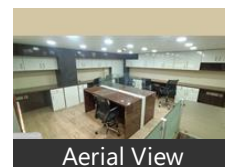

Office Space for rent in BBD Bagh, Kolkata

60,000

★ Featured

Office Space For Rent In Siddha Weston At Mission Row Extension

Siddha Weston At Mission Row Extension Bowbazar, BBD.

- Area: 800 SqFeet ▾
- Bathrooms: One
- Floor: First
- Total Floors: Five
- Facing: South East
- Furnished: Furnished
- Lease Period: 24 Months
- Monthly Rent: 60,000
- Rate: 75 per SqFeet +5%
- Age Of Construction: 4 Years
- Available: Immediate/Ready to move

Advertiser Details

Exact Match
EXACT MATCH YOUR REAL ESTATE EXPERTS

Branch Head

Park Street, Kolkata

Mobile: 9830034227

Phone: +91-33-40081750

Email: property@exactmatchs.com
exactmatchs.com/

Scan QR code to get the contact info on your mobile

[View all properties by Exact Match](#)

Description

Commercial Office Space For Rent In Siddha Weston At Mission Row Extension Bowbazar

800 Sqft

1st Floor

Fully Furnished With 2cabin 13 Work Station

Brand New Office

Rent- 60th Note Our Brokerage Charge Is 1 Month Rent

When you contact, don't forget to mention that you found this ad on PropertyWala.com.

Features

General

- Power Back-up
- Lifts

Lot

- Private Terrace
- Balcony

Recreation

- Swimming Pool
- Club / Community Center

Security

- Security Guards
- Electronic Security
- Fire Alarm

Exterior

- Reserved Parking
- Servant Quarter

Maintenance

- Maintenance Staff
- Water Softner
- Waste Disposal

Location

* Location may be approximate

Landmarks

ATM/Bank/Exchange