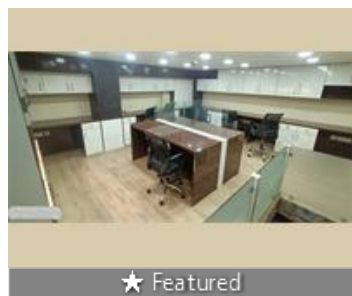

Office Space for rent in BBD Bagh, Kolkata

60,000

★ Featured

Office Space For Rent In Siddha Weston At Mission Row Extension

Siddha Weston At Mission Row Extension Bowbazar, BBD.

- Area: 800 SqFeet ▾
- Bathrooms: One
- Floor: First
- Total Floors: Five
- Facing: South East
- Furnished: Furnished
- Lease Period: 24 Months
- Monthly Rent: 60,000
- Rate: 75 per SqFeet +5%
- Age Of Construction: 4 Years
- Available: Immediate/Ready to move

[View all properties by Exact Match](#)

Description

Commercial Office Space For Rent In Siddha Weston At Mission Row Extension Bowbazar

800 Sqft

1st Floor

Fully Furnished With 2cabin 13 Work Station

Brand New Office

Rent- 60th Note Our Brokerage Charge Is 1 Month Rent

When you contact, don't forget to mention that you found this ad on PropertyWala.com.

Features

General

- Power Back-up
- Lifts

Lot

- Private Terrace
- Balcony