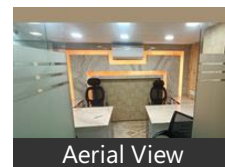

Aerial View