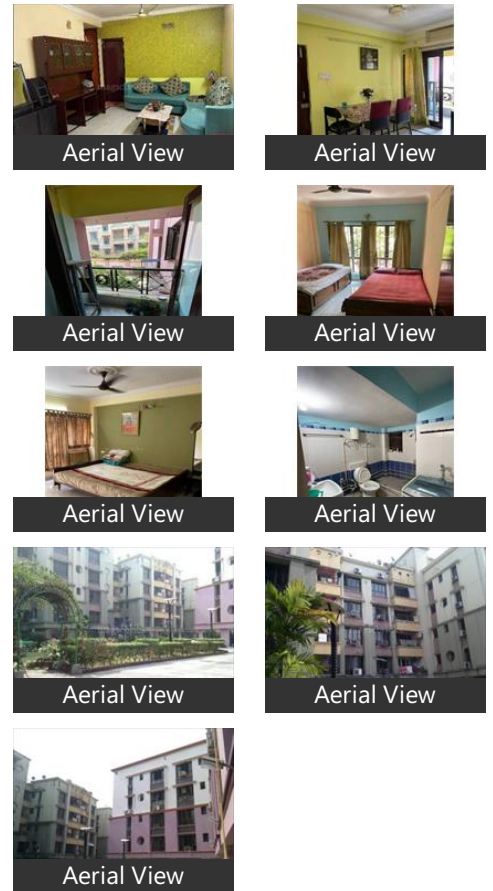

2 Bedroom Apartment / Flat for rent in Tollygunge, Kolkata

30,000

Flat For Rent At Duke Residency, Tollygunge, Duke Residency, Tollygunge, Near-Tollygunge Tram Dip...

- Area: 900 SqFeet ▾
- Bathrooms: Two
- Total Floors: Four
- Furnished: Furnished
- Monthly Rent: 30,000
- Age Of Construction: 7 Years
- Available: Immediate/Ready to move
- Bedrooms: Two
- Floor: First
- Facing: South East
- Lease Period: 36 Months
- Rate: 33 per SqFeet **+25%**

Advertiser Details

Exact Match
EXACT MATCH YOUR REAL ESTATE EXPERTS
Branch Head
Park Street, Kolkata
Mobile: 9830034227
Phone: +91-33-40081750
Email: property@exactmatchs.com
exactmatchs.com/

Scan QR code to get the contact info on your mobile
[View all properties by Exact Match](#)

Description

Residential Flat For Rent At Duke Residency, Tollygunge, Near-tollygunge Tram Dipo
2bhk, 2 Wash Rooms, 1 Balcony,
1 (Out Of 4 Floors),
900 Sqft
Fully Furnished
Water Storage, Security, Power Backup, Lift Available Etc
Rent -30th Our Brokerage Charge Is 1 Month On Rent

When you call, don't forget to mention that you found this ad on PropertyWala.com.

Features

General ■ Power Back-up ■ Lifts Lot ■ Balcony Exterior ■ Visitor Parking Maintenance ■ Maintenance Staff ■ Water Softner ■ Waste Disposal	Security ■ Security Guards ■ Electronic Security ■ Fire Alarm Interior ■ Modular Kitchen Recreation ■ Swimming Pool ■ Park

Location

* Location may be approximate

Landmarks

Restaurants & Cafes