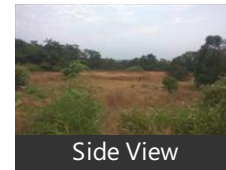

Pictures

Aerial View

Aerial View

Aerial View

Balcony

Side View

Dhanavade Wadi Bus Stop (<12km), Dingani Bus Stop (<12km), Bhovarichi Wadi Bus Stop (<12km), Karbhatale Bus Stop (<12km), Ambed Budaruk Bus Stop (<14km), Songiri Bus Stop (<14km), Kase Sarand Fata Bus Stop (<14km), Manaskond Bus Stop (<15km), Kawadi Karjuve Bus Stop (<17km), [more...](#)