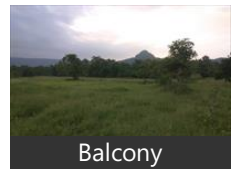

Pictures

Aerial View

Aerial View

Aerial View

Balcony

Side View

Dhanavade Wadi Bus Stop (<12km), Dingani Bus Stop (<12km), Bhovarichi Wadi Bus Stop (<12km), Karbhatale Bus Stop (<12km), Ambed Budaruk Bus Stop (<14km), Songiri Bus Stop (<14km), Kase Sarand Fata Bus Stop (<14km), Manaskond Bus Stop (<15km), Kawadi Karjuve Bus Stop (<17km), [more...](#)