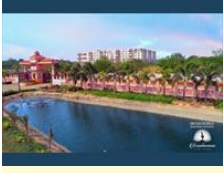

1289 SqFeet Apartment @ Rs.2987/SqFeet

ID: P64176677 — Posted: Mar 26 by [Murali A](#)

Gated Community 2BHK Flats for sale in Gannavaram, VIJAYAWADA (Sri Sai Brundavan).

• Total Project Area: 40 acres Amenities:- 24,000 Sft. Club House Community Kitchen Gymnasium Yoga/Meditation Hall Amphy Theater Multipurpose Hall Laundry Services Panic Button House Keeping Super Market Jogging Track Indoor & Outdoor Games Bank,ATM Medical & ... [more details](#)

Sri Sai Brundavanam Advaita News

Expert Reviews on Sri Sai Brundavanam Advaita

Explore

[Projects in Vijayawada](#)

[Brokers in Vijayawada](#)

More Information

Report a problem with this listing

Is any information on this page outdated or incorrect?

[Report it!](#)

Disclaimer: All information is provided by advertisers, including builders/agents/owners, or collected from publicly available sources and may not be verified under RERA. Any information provided on this website, including facts and figures, should be verified independently, including via the relevant RERA website, before entering into any transaction. PropertyWala.com is only an advertising platform to help connect buyers and sellers and is not a party to any transaction, nor shall be responsible or liable to resolve any disputes between them.

[Home](#) » [Vijayawada Real Estate](#) » [Projects in Vijayawada](#) » [Sri Sai Brundavanam Advaita - Enikepadu, Vijayawada](#)