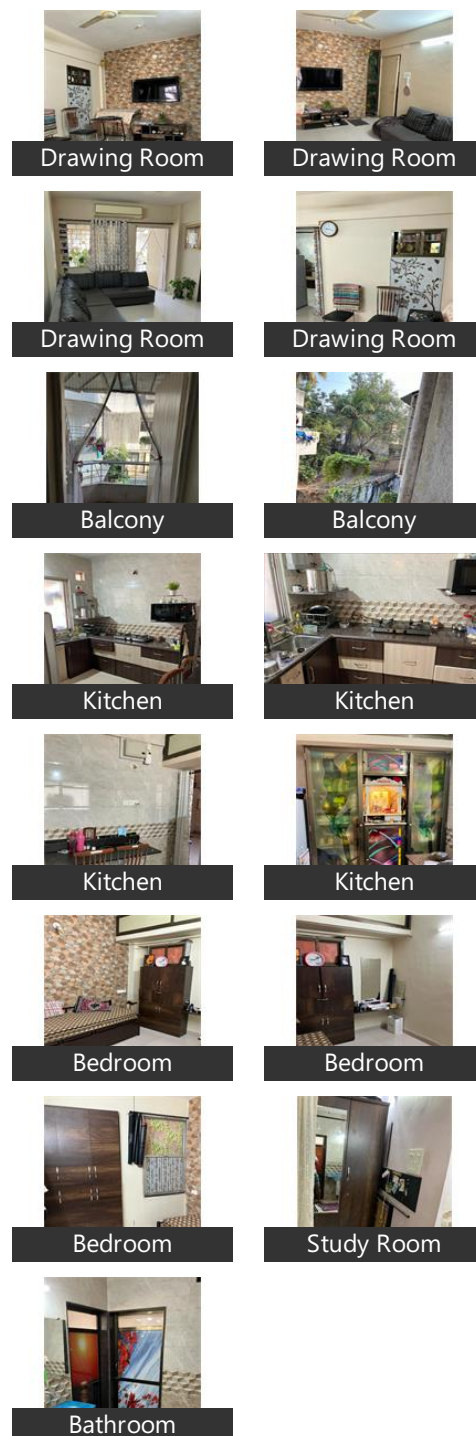

1 Bedroom Apartment / Flat for sale in Narayan Peth, Pune

58 lakhs

Recently Renovated Nice Residential Flat In The Heart Of Pune City With Car Perking

Nr. PATRYA MARUTI TEMPLE, Narayan Peth, Pune - 4110...

- Area: 580 SqFeet ▾
- Bedrooms: One
- Bathrooms: One
- Floor: Second
- Total Floors: Three
- Facing: West
- Furnished: Furnished
- Transaction: Resale Property
- Price: 5,800,000
- Rate: 10,000 per SqFeet **+5%**
- Age Of Construction: 21 Years
- Possession: Immediate/Ready to move

Advertiser Details

Yogeshwar Atre

Narayan Peth, Pune

Mob: 9967690406

tel:

mail:

www.propertywala.com/U573313341

Scan QR code to get the contact info on your mobile

Description

Very convenient location, good ventilation & light, East-West, 2minutes walking from Laxi rd, 5 minutes from reputed School, 8 minutes from Deccan, 10 minutes from Balgandharv & Sambhaji Park, 10 minutes from Dagadusheth Ganapati & Shanivar wada, 12 minutes from Ma Na Pa, close to Metro & all public transport. Right in the middle of city still noise free, pollution free. 24 hrs water supply, Car parking available, no lift, 2nd floor, Renovated, Fully furnished, ready to move-in. Additional small room for Study or Storage.

Don't forget to mention that you saw this ad on PropertyWala.com, when you call.

Features

General

- Room AC
- High Speed Internet
- Wi-Fi
- Lifts available from other wing

Lot

- Balcony

Interior

- Woodwork
- Modular Kitchen
- Feng Shui / Vaastu Compliant

Exterior

- Car & Two wheeler Parking is available

Maintenance

- Water Supply / Storage
- Boring / Tube-well

Other features

- Furnished or Semi-furnished option is available
- Can be used for office purpose
- Extra small room for Study or Storage

Location

* Location may be approximate

Landmarks

Restaurant & Shops