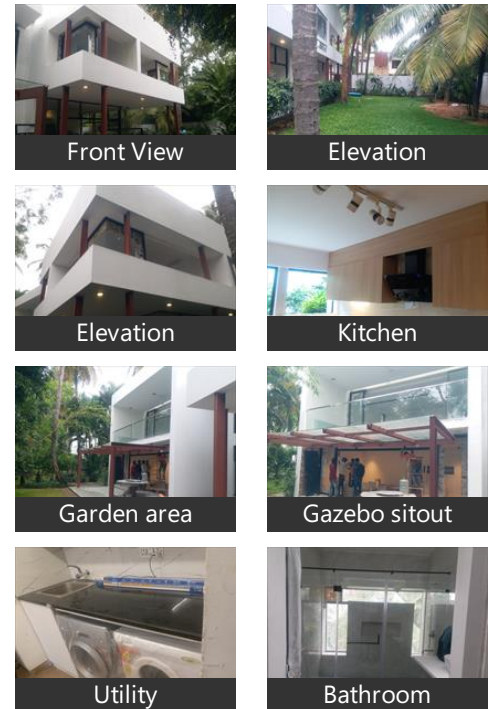

4 Bedroom Independent House for rent in HAL Stage 1, Bangalore

5 lakhs

Epsilon Independent Duplex Villa For Rent In Gated Community Off HAL Road

Epsilon Villa , Yemalur, HAL Stage 1, Bangalore - 560091..

- Area: 11200 SqFeet
- Bedrooms: Four
- Bathrooms: Five
- Floor: Ground
- Total Floors: Two
- Facing: North
- Furnished: Semi Furnished
- Lease Period: 12 Months
- Monthly Rent: 500,000
- Rate: 45 per SqFeet
- Age Of Construction: 4 Years
- Available: Immediate/Ready to move

Description

Project Epsilon villa in gated community with all world class Amenities with security off HAL road in yemalur.

Its located in yemalur off HAL road near marathahalli bridge.

Most prestigious and executive project from Epsilon with all luxurious highend amenities.

Villa is 4 bhk independent semi furnished duplex villa.

Villa is very spacious and luxurious with private garden in the backyard and gazebo sitout area.

Most premium villa with big plot size around eleven thousand two hundred sft with nine thousand five hundred built up area with private garden.

Villa is north facing with all expensive furnisners with interiors and woodwork with beautiful view from balcony facing the garden area.

Living hall is very spacious and luxurious with highend interiors.

Modular kitchen with chimney and utility with separateservants quarters with toilet.

All 4 bedrooms have furnished with wardrobes and lofts with attached toilets and with A.C fittings.

Villa is provided with two covered car parking with security.

Ready to occupy immediately

Please mention that you saw this ad on PropertyWala.com when you contact.

Features

General

- Power Back-up
- Centrally Air Conditioned
- Room AC
- Lifts
- High Speed Internet
- Wi-Fi

Lot