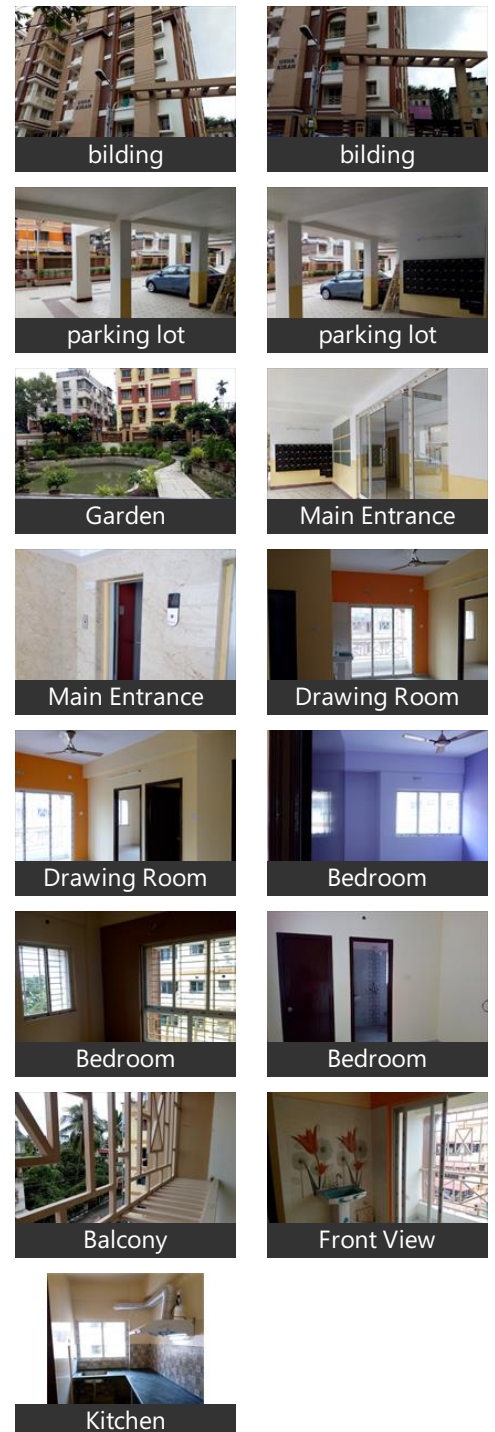

3 Bedroom Apartment / Flat for rent in Purbachal, Kolkata

25,000

RENT FLATE FOR High Rise Apartment Purbachal Main Road

Purbachal Main Road, Purbachal, Kolkata - 700078 (Wes...

- Area: 1245 SqFeet
- Bedrooms: Three
- Bathrooms: Two
- Floor: Seventh
- Total Floors: Eight
- Facing: South East
- Furnished: Semi Furnished
- Lease Period: 11 Months
- Monthly Rent: 25,000
- Rate: 20 per SqFeet
- Age Of Construction: 1 Years
- Available: Immediate/Ready to move

Advertiser Details

Houseaa Reality
Bhairab Sannyal
Sales Director

R B Connector, Kolkata
mob: 8282862636
tel: 8276022888
mail: houseaa1@gmail.com
www.propertywala.com

Scan QR code to get the contact info on your mobile

[View all properties by Houseaa Reality](#)

Description

Good looking property Near avishikta complex and Anwar Saha connectors purbachal main road fassing south east floor 3 Rd and 7 floor 3bhk 2 toilet 2 balcony + parking,, CCTV camera 24 hours ccurity, lift garden community Hall , intercom system,

Please mention that you found this ad on PropertyWala.com when you call.

Features

General

- Power Back-up
- Lifts
- High Speed Internet

Lot

- Private Terrace
- Balcony
- Private Garden
- Basement
- Corner Location
- Park Facing

Exterior

- Reserved Parking
- Visitor Parking
- Servant Quarter
- Park
- Club / Community Center

Maintenance

- Maintenance Staff
- Water Supply / Storage
- Rain Water Harvesting
- Waste Disposal

Location

* Location may be approximate

Landmarks

Transportation

RCTC Heliport (<11km), T1 Subhas Chandra Bose Airport (<1... Gati - kwe private Ltd (<13km), Shree Balaji Computers (<13km)

Hotels & Guest Houses