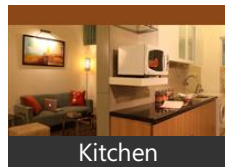

Gallery

Pictures