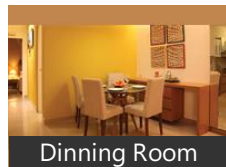

Gallery

Pictures