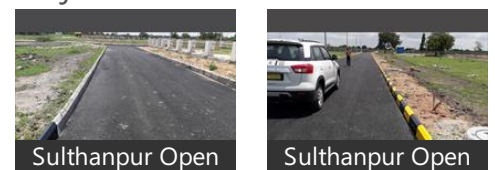

Project Pictures