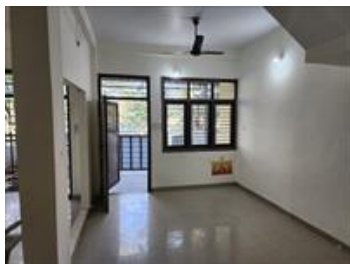

3 Bedroom Independent House for rent in Limbodi, Indore

15,000

3 Bhk House For Rent At Prime Park Colony INDORE

Prime Park Colony, Limbodi, Indore - 452020 (Madhya Pr..

- Area: 1100 SqFeet ▼
- Bedrooms: Three
- Bathrooms: Three
- Floor: Ground
- Total Floors: Two
- Facing: East
- Furnished: Unfurnished
- Lease Period: 11 Months
- Monthly Rent: 15,000
- Rate: 14 per SqFeet ^{-5%}
- Age Of Construction: 7 Years
- Available: Immediate/Ready to move