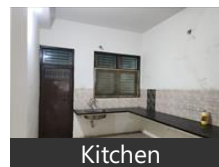

3 Bedroom Independent House for rent in Limbodi, Indore

15,000

3 Bhk House For Rent At Prime Park Colony INDORE

Prime Park Colony, Limbodi, Indore - 452020 (Madhya Pr..

- Area: 1100 SqFeet ▼
- Bedrooms: Three
- Bathrooms: Three
- Floor: Ground
- Total Floors: Two
- Facing: East
- Furnished: Unfurnished
- Lease Period: 11 Months
- Monthly Rent: 15,000
- Rate: 14 per SqFeet ^{-5%}
- Age Of Construction: 7 Years
- Available: Immediate/Ready to move

Advertiser Details

Global Properties
Global Properties
Advertising Manager
Khandwa Road area, Indore
mob: 9303215006
tel: 9826415006
mail: globalpropertiesindore@gmail.com
www.propertywala.com/global-properties-

Scan QR code to get the contact info on your mobile

[View all properties by Global Properties](#)

Description

PRIME LOCATION OF PRIME PARK KHANDWA ROAD indore

Please mention that you saw this ad on PropertyWala.com when you call.

Features

General

- High Speed Internet

Exterior

- Reserved Parking ■ Visitor Parking

Interior

- Feng Shui / Vaastu Compliant

Maintenance

- Water Supply / Storage ■ Waste Disposal

Location

* Location may be approximate

Landmarks

Restaurant & Shops