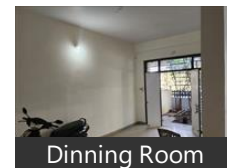

3 Bedroom Independent House for rent in Limbodi, Indore

15,000

3 Bhk House For Rent At Prime Park Colony INDORE

Prime Park Colony, Limbodi, Indore - 452020 (Madhya Pr..

- Area: 1100 SqFeet ▼
- Bedrooms: Three
- Bathrooms: Three
- Floor: Ground
- Total Floors: Two
- Facing: East
- Furnished: Unfurnished
- Lease Period: 11 Months
- Monthly Rent: 15,000
- Rate: 14 per SqFeet ^{-5%}
- Age Of Construction: 7 Years
- Available: Immediate/Ready to move

Advertiser Details

Global Properties
Global Properties
Advertising Manager
Khandwa Road area, Indore
mob: 9303215006
tel: 9826415006
mail: globalpropertiesindore@gmail.com
www.propertywala.com/global-properties-

Scan QR code to get the contact info on your mobile

[View all properties by Global Properties](#)

Description

PRIME LOCATION OF PRIME PARK KHANDWA ROAD indore

Please mention that you saw this ad on PropertyWala.com when you call.

Features

General

- High Speed Internet

Exterior

- Reserved Parking ■ Visitor Parking

Interior

- Feng Shui / Vaastu Compliant

Maintenance

- Water Supply / Storage ■ Waste Disposal

Location

* Location may be approximate

Landmarks

Restaurant & Shops