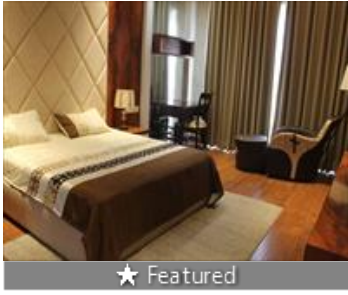

4 Bedroom Apartment / Flat for sale in MB Beverly Golf Avenue, Sector 6.. 1.95 crore

★ Featured

- 4 Bedroom Apartment For Sale In Mohali**
MB Beverly Golf Avenue, Sector 65, Mohali - 160047 (Ch...
- Project/Society: [MB Beverly Golf Avenue](#)
 - Area: 3140 SqFeet ▾
 - Bedrooms: Four
 - Bathrooms: Four
 - Floor: First
 - Total Floors: Eleven
 - Facing: East
 - Furnished: Semi Furnished
 - Transaction: New Property
 - Price: 19,485,000
 - Rate: 6,205 per SqFeet
 - Age Of Construction: Under Construction
 - Possession: Within 6 Months