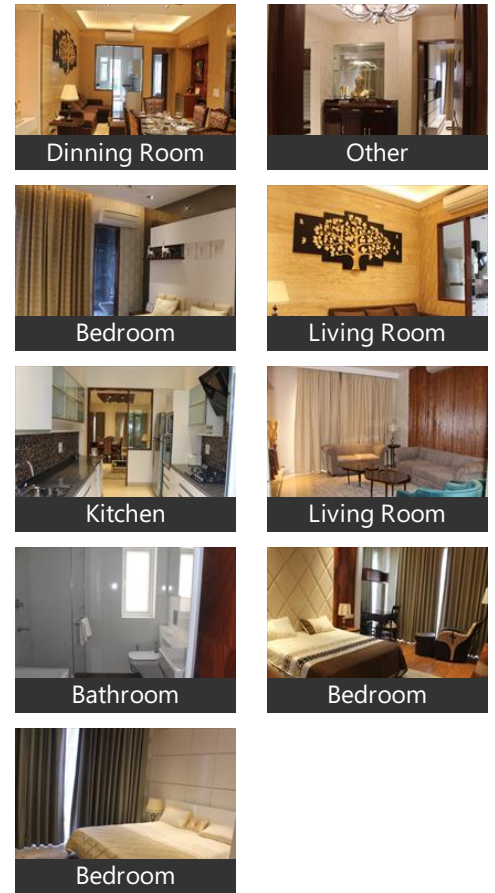

4 Bedroom Apartment / Flat for sale in MB Beverly Golf Avenue, Sector 6.. 1.95 crore

★ Featured

1. **4 Bedroom Apartment For Sale In Mohali**
   MB Beverly Golf Avenue, Sector 65, Mohali - 160047 (Ch...
2. Project/Society: [MB Beverly Golf Avenue](#)
   - Area: 3140 SqFeet ▾
   - Bedrooms: Four
   - Bathrooms: Four
   - Floor: First
   - Total Floors: Eleven
   - Facing: East
   - Furnished: Semi Furnished
   - Transaction: New Property
   - Price: 19,485,000
   - Rate: 6,205 per SqFeet
   - Age Of Construction: Under Construction
   - Possession: Within 6 Months

Advertiser Details

ALEXA Real Estate
Alexan Real Estate
Owner/Proprietor
Sector 119, Mohali
mob: 9888764155
tel: 9569071155
mail:
www.propertywala.com/alexan-real-estate

Scan QR code to get the contact info on your mobile
[View all properties by Alexan Real Estate](#)

Description

Beverly Golf Avenue is one of the popular residential project of Beverly Golf Avenue, strategically located Offering 4bhk apartments choices. The project is designed by acclaimed architect Hafeez Contractor. This project have been appointed with meticulous design detail from marble/premium vitrified tile flooring to granite counter kitchens with modular cabinets, spacious bedrooms with private balconies, sunbathed living rooms and interiors finished in Immaculate detail. Set amid Mediterranean gardens; discover Spanish Country style living at the heart of vibrant Mohali, only a few minutes away from the center of Chandigarh. Each floor contain only two homes, Beverly Golf Avenue offers for unparalleled living in privacy and response.

When you contact, don't forget to mention that you saw this ad on PropertyWala.com.

Features

General

- Power Back-up
- Centrally Air Conditioned
- Room AC
- High Speed Internet
- Wi-Fi

Lot

- Balcony
- Corner Location

Exterior