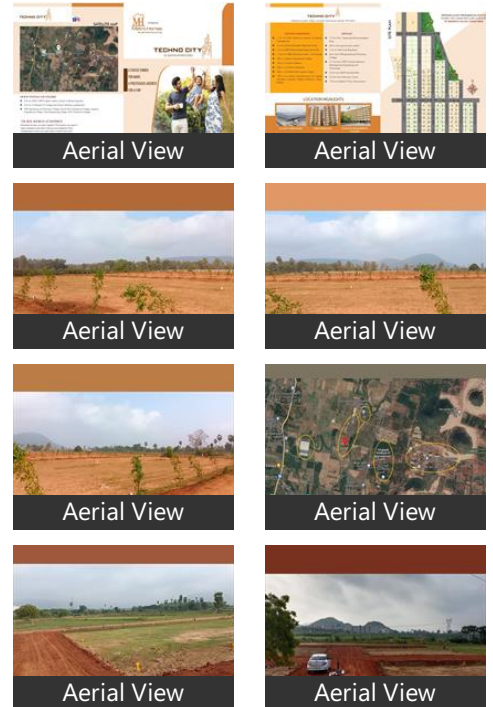

### Land Features

- Clear Title ■ Freehold Land ■ Plot Boundary Wall
- Society Boundary Wall
- Feng Shui / Vaastu Compliant
- Adjacent to Main Road ■ Park/Green Belt Facing
- Close to Hospital ■ Close to School

## Location

## Pictures