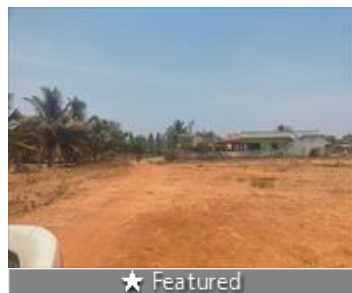

Residential Plot / Land for sale in Kovilpalayam, Coimbatore

25 crores

★ Featured

10 ACRES RESIDENTIAL LAYOUT LAND FOR SALE

Near Kuppepalayam, Kovilpalayam, Coimbatore - 64110..

- Area: 10 Acres ▾
- Facing: East
- Transaction: New Property
- Price: 250,000,000
- Rate: 2.5 crores per Acre **-70%**
- Possession: Immediate/Ready to move

Description

10 to 12 acres unclassified land suitable for layout, warehouse,college etc is for sale near kovilpalayam off sathy rd

When you call, don't forget to mention that you saw this ad on PropertyWala.com.

Features

Land Features

- Clear Title
- Freehold Land
- Society Boundary Wall
- Feng Shui / Vaastu Compliant
- Adjacent to Main Road
- Park/Green Belt Facing
- Close to Hospital
- Close to School
- Close to Shopping Center/Mall

Location

Pictures

Front View

Front View

* Location is approximate

Locality Reviews

Kovilpalayam, Coimbatore

Kovilpalayam is just 7 km from the IT companies & Corporate saravanampatti, The land prices are having a high appreciation in the recent years.