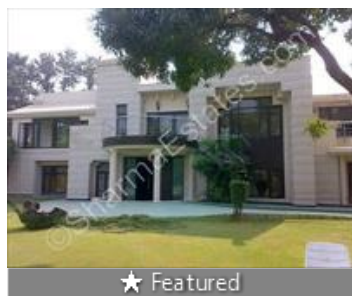

## 5 Bedroom Farm House for rent in Westend Green, New Delhi

12 lakhs

### Description

Land area 3 acres with rich neighborhood surroundings , 15 minutes drive from gurgaon and 7 minutes drive from airport , having duplex 5 bedrooms with attached bathrooms , large drawing & dining space , 2 big lobby , modular kitchen , large swimming pool , 3 servant quarters , lush green landscaped, please contact direct clients only preferred mnc's, foreigners & corporate groups only.