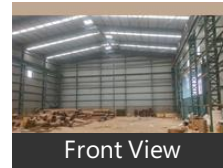

Industrial Building for rent in Taloja MIDC, Navi Mumbai

1.25 lakh

Available Industrial Premise Rental Basic: At Taloja MIDC

Taloja, Taloja MIDC, Navi Mumbai - 410208 (Maharashtr...

- Area: 5000 SqFeet ▼
- Total Floors: One
- Furnished: Unfurnished
- Monthly Rent: 125,000
- Age Of Construction: Under Construction
- Available: Immediate/Ready to move
- Bathrooms: One
- Facing: East
- Lease Period: 2 Months
- Rate: 25 per SqFeet **-15%**

Description

Description of Property

Location of the Premises: At Taloja MIDC

Plot Area:500 mtr

Covered Area:5000 ft

Expected Rent: 1,25,000/-

Facilities Available: 48 HP Power Connection , Water ,Washroom

When you contact us, please mention that you saw this ad on Property Wala

Please mention that you saw this ad on PropertyWala.com when you contact.

Location

* Location may be approximate

Landmarks

Nearby Localities

[Taloja](#), [Ghot](#), [Taloja Panchanand](#), [Road Pali Village](#), [Kharghar Sector-34A](#)

* All distances are approximate

Locality Reviews

Taloja MIDC, Navi Mumbai

Straight from Navade Phata bridge , MIDC road , right turn from united breweries (kingfisher) 1 km inside to Wananje.

Pros:

- Near to Kalamboli, Kamothe, within city limits

Posted: Sep 25, 2013 by Milind Shelke

Taloja MIDC, Navi Mumbai is rated 9 out of 10 based on 1 user reviews.

Disclaimer: The reviews are opinions of PropertyWala.com members, and not of PropertyWala.com.

Advertiser Details

Unique Associates
R D Shetty
Consultant
Taloja MIDC, Navi Mumbai
mob: 8425917857
tel: +91-22-69523679
mail: uniqueassociates4@gmail.com
propertywala.com/unique-associates-mumbai

Scan QR code to get the contact info on your mobile

[View all properties by Unique Associates](#)

Pictures

Explore

[Similar Properties](#)

More Information

Report a problem with this listing