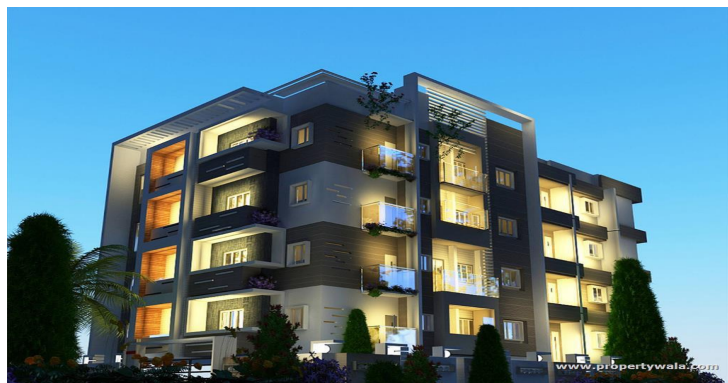

## Aura Built Matrix - HBR Layout, Bangalore

### Quality homes

Aura Built Matrix is a residential project by Built Matrix which offers 2 & 3 Bhk apartments available at HBR Layout, Bangalore

- Project ID : J701190133
- Builder: Built Matrix
- Location: Aura Built Matrix, HBR Layout, Bangalore - 560043 (Karnataka)
- Completion Date: Jan, 2016
- Status: Started

### Description

**Aura Built Matrix** is a residential project by Built Matrix located at HBR Layout, Bangalore. Along with green and peaceful environment, this project offers 2 & 3 Bhk apartments ranging between 1208-1330 sq.ft. Exciting and high-end lifestyle along with modern amenities which gives luxurious homes to its residents a exquisite and lush living.