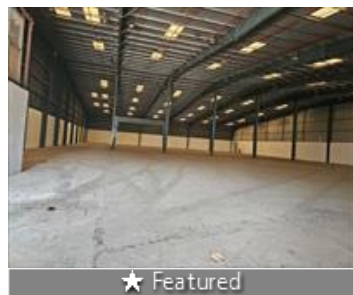

Warehouse / Godown for rent in Taloja MIDC, Navi Mumbai

6.9 lakhs

Available Warehouse Premises Rental Basic: At Taloja MIDC

Taloja, Taloja MIDC, Navi Mumbai - 410208 (Maharashtr...

- Area: 30000 SqFeet ▼
- Floor: Ground
- Furnished: Semi Furnished
- Monthly Rent: 690,000
- Age Of Construction: Under Construction
- Available: Immediate/Ready to move
- Bathrooms: One
- Total Floors: One
- Lease Period: 5 Months
- Rate: 23 per SqFeet -5%

Description

Description of Property

Location of the Premises: At Taloja MIDC

Covered Area: 30,000 Sq ft

Expected Rental: 6,90,000

Height : Centre height : 38 feet, Shoulder height : 30 feet

Facilities Available: Power, water, Washroom ,