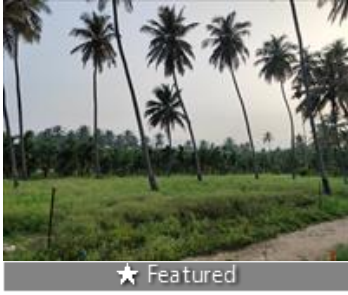

Agricultural Plot / Land for sale in Siruvani Main Rd, Coimbatore

19 crores

★ Featured

Farm Land For Sale Near Siruvani Road

Siruvani Road, Siruvani Main Rd, Coimbatore - 641041 (T..

- Area: 435000 SqFeet ▾
- Facing: South East
- Transaction: Resale Property
- Price: 190,000,000
- Rate: 437 per SqFeet
- Possession: Immediate/Ready to move

Description

10 acres farm land very close to Siruvani road, Coimbatore is available for sale . Price quoted for this property is Rs 1.9 crs/ acre (nego). Property is available with free service, open well, bore well, etc.