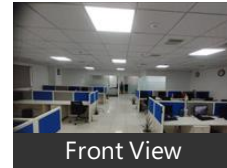

Office Space for rent in Industrial Area, Mohali

1.65 lakh

Office Space For Rent In Phase 8 B Mohali

Phase 8 B Mohali, Industrial Area, Mohali - 160070 (Chan..

- Area: 3000 SqFeet ▾
- Bathrooms: Two
- Floor: Fourth
- Total Floors: Five
- Facing: North East
- Furnished: Furnished
- Lease Period: 12 Months
- Monthly Rent: 165,000
- Rate: 55 per SqFeet
- Age Of Construction: 2 Years
- Available: Immediate/Ready to move

Advertiser Details

Attri Consultant
Ravi Kant
Consultant

Sector 34, Chandigarh City
mob: 9780347966
tel:
mail:
www.propertywala.com/attri-consultant

Scan QR code to get the contact info on your mobile
[View all properties by Attri Consultant](#)

Description

About 3000 sq ft fully furnished it office space with setup of 55 workstations with one boss cabin and hr cabin available Conference Room, and Reception on very reasonable rent at one of the prime location of ind area phase 8b mohali.

Facilities

- Complete power backup
- 24 x 7 gated security
- 24 x 7 operations
- Cafeteria
- Huge parking

Pictures

Interested parties can contact us for further information about the mentioned space.

Please mention that you saw this ad on PropertyWala.com when you contact.

Features

General

- Power Back-up
- Centrally Air Conditioned
- Lifts

Security

- Security Guards
- Electronic Security
- Fire Alarm

Lot

- Basement
- Corner Location

Exterior

- Reserved Parking
- Visitor Parking

Maintenance

- Maintenance Staff

Location

* Location may be approximate

Landmarks

Recreation

Rabab Studios (<0.5km), Punjab Nursery-Industrial Area Phase.. Park-Phase 7 Industrial Area (<2km), NIKE (<2km), Park 43 (<2km), Park-Ind Area Phase 8 (<2km), Park 39 (<2km)