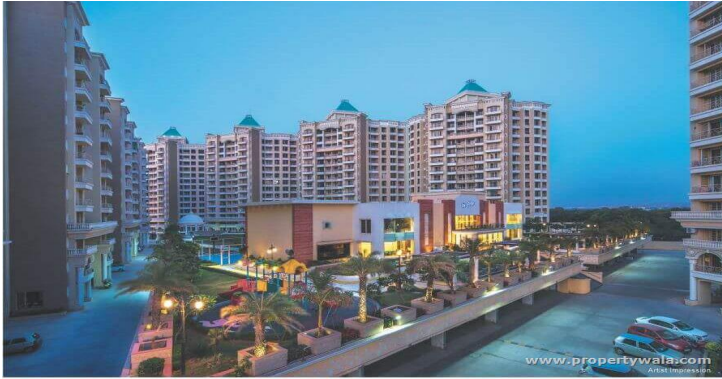

Arihant Adita - Dhayal Nagar, Jodhpur

apartments with pleasant environment

Arihant Adita offers ready to move popular configurations include 2&3 Bhk which lies at Dhayal Nagar, Jodhpur.

- Project ID: J398257118
- Builder: Arihant Superstructure Ltd.
- Location: Arihant Adita, Near DPS Circle, Dhayal Nagar, Jodhpur - 342016 (Rajasthan)
- Completion Date: Dec, 2020
- Status: Completed

Description

Arihant Adita presented by Arihant Superstructures Limited which lies at Dhayal Nagar, Jodhpur. The project was launched in January 2011. It offers Ready to Move units with popular configurations include 2&3 Bhk. As per the area plan, units are in the size range of 1090-1655 sq.ft. There are total 600 units in Project with the below required amenities.